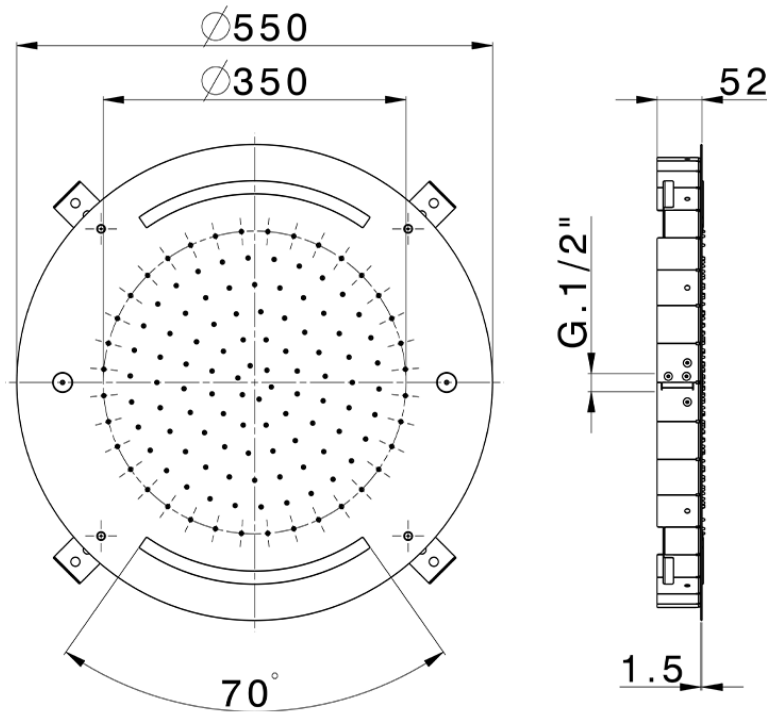

Ø 550 mm Chromotherapy Ceiling showerhead ZEN_ZS1C0040

ZS1C0040

<https://en.huberitalia.com/o-550-mm-chromotherapy-ceiling-showerhead-zen-zs1c0040>

2024-11-15