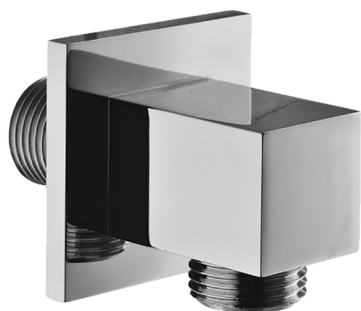

Elbow SHOWER_SS017340

MODEL **SS017340**

Elbow

AVAILABLE FINISHINGS

- **21** 21 Chrome
- **2B** 2B Polished Nickel
- **2F** 2F Brushed Nickel
- **2Q** 2Q Black Titanium
- **40** 40 Matt Black
- **4Q** 4Q Matt White

CHARACTERISTICS

2026-04-29