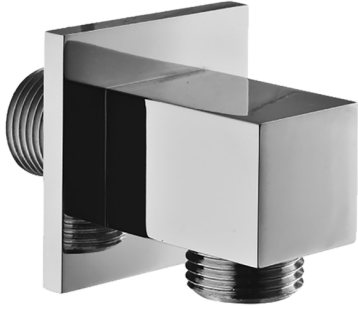

Elbow SHOWER_SS017340

MODEL **SS017340**

Elbow

AVAILABLE FINISHINGS

- **21** 21 Chrome
- **2B** 2B Polished Nickel
- **2F** 2F Brushed Nickel
- **2Q** 2Q Black Titanium
- **40** 40 Matt Black
- **4Q** 4Q Matt White

CHARACTERISTICS

2026-04-08