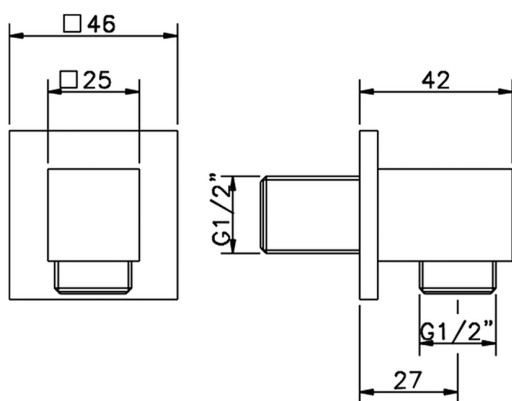

Elbow SHOWER_SS017340

MODEL **SS017340**

Elbow

AVAILABLE FINISHINGS

- **21** 21 Chrome
- **2B** 2B Polished Nickel
- **2F** 2F Brushed Nickel
- **2Q** 2Q Black Titanium
- **40** 40 Matt Black
- **4Q** 4Q Matt White

CHARACTERISTICS

2026-04-29