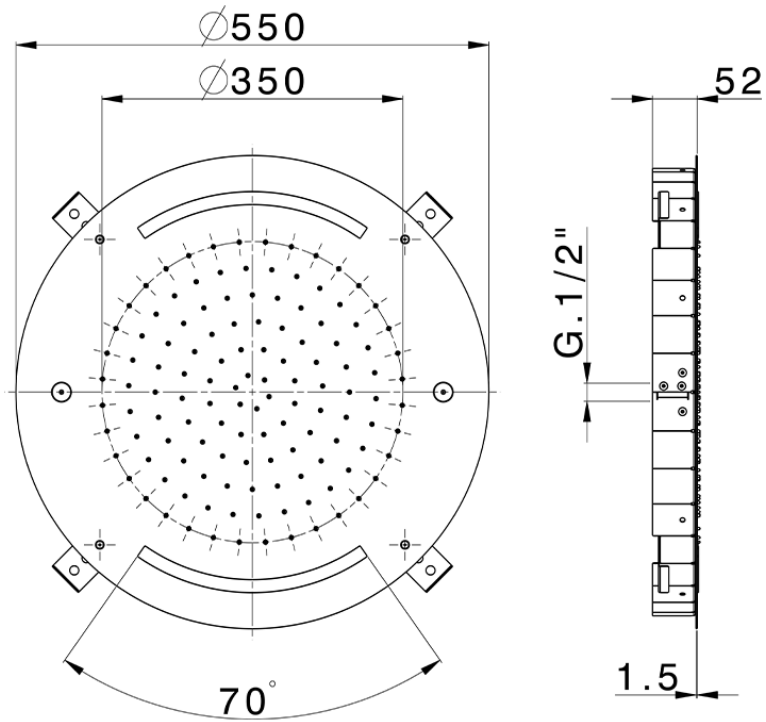

Ø 550 mm Chromotherapy Ceiling showerhead ZEN_ZS1C0045

ZS1C0045

<https://en.huberitalia.com/o-550-mm-chromotherapy-ceiling-showerhead-zen-zs1c0045>

2026-04-08