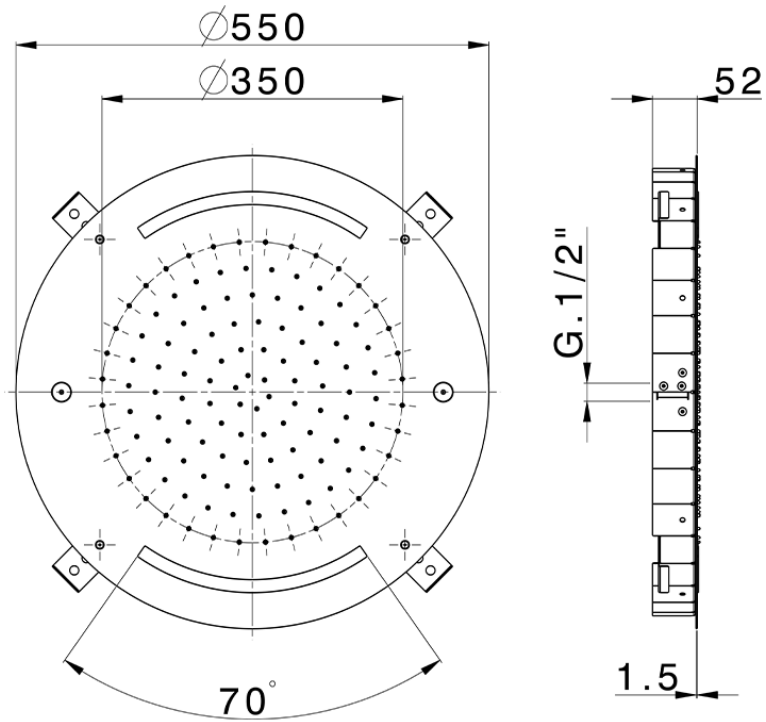

Ø 550 mm Chromotherapy Ceiling showerhead ZEN_ZS1C0045

ZS1C0045

<https://en.huberitalia.com/o-550-mm-chromotherapy-ceiling-showerhead-zen-zs1c0045>

2026-04-29