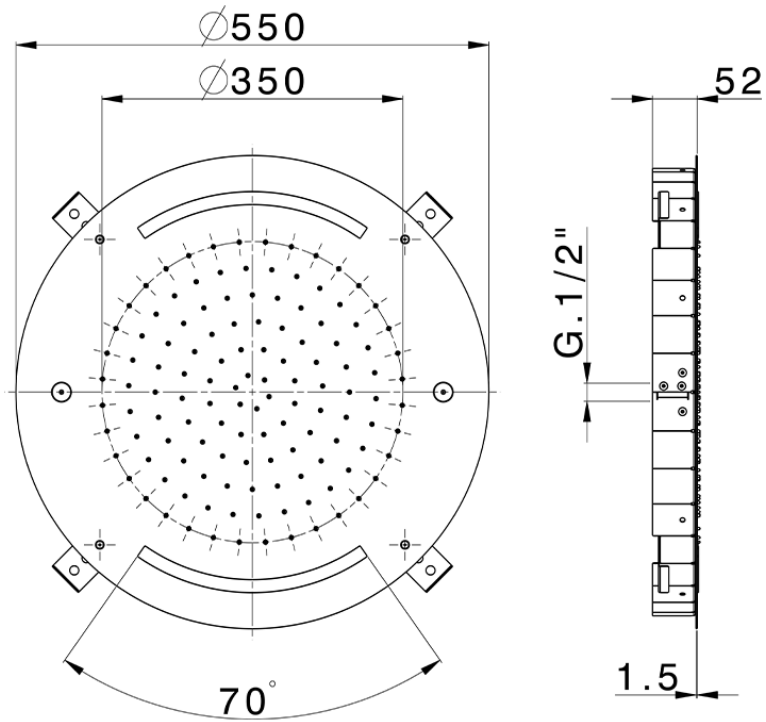

## Ø 550 mm Chromotherapy Ceiling showerhead ZEN\_ZS1C0045

ZS1C0045

<https://en.huberitalia.com/o-550-mm-chromotherapy-ceiling-showerhead-zen-zs1c0045>

2026-06-06