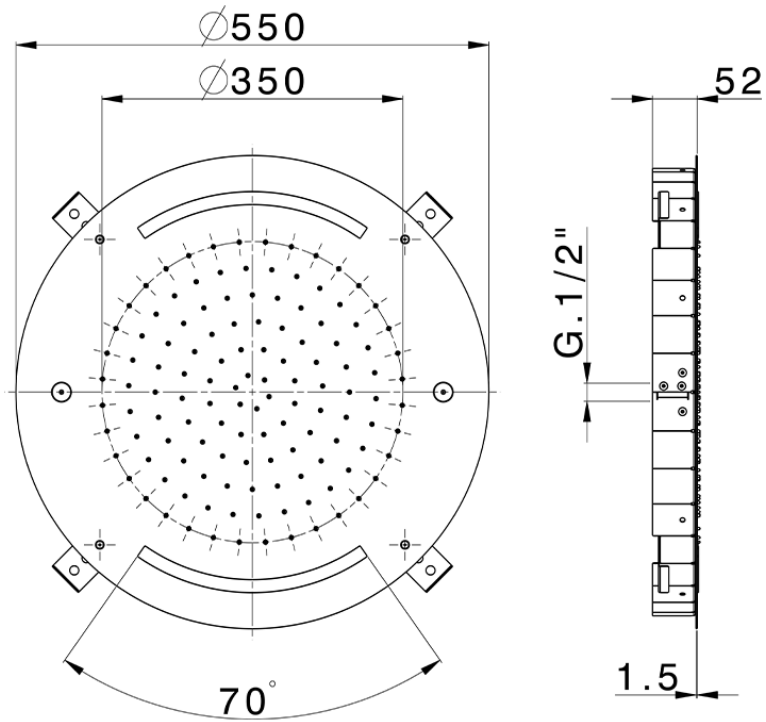

Ø 550 mm Chromotherapy Ceiling showerhead ZEN_ZS1C0045

ZS1C0045

<https://en.huberitalia.com/o-550-mm-chromotherapy-ceiling-showerhead-zen-zs1c0045>

2026-05-17