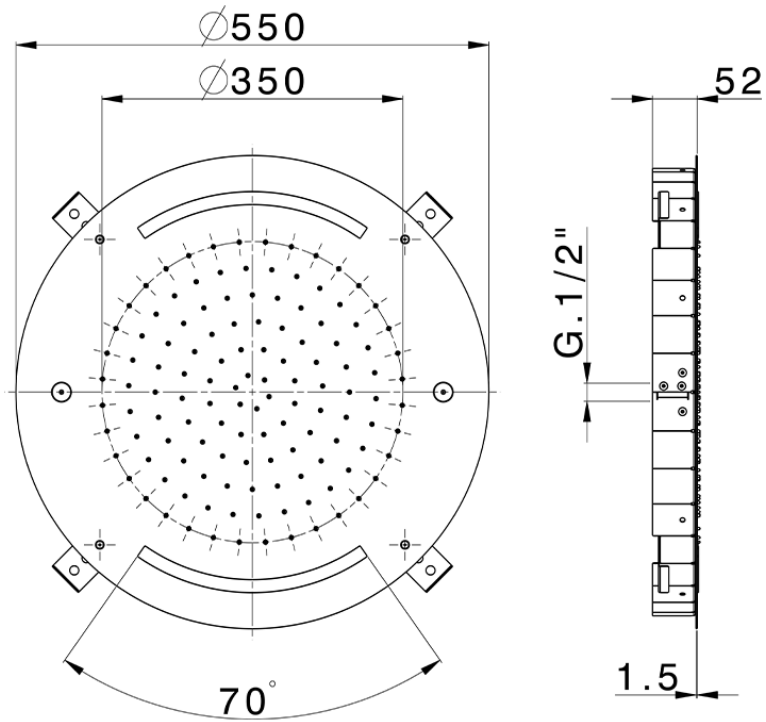

Ø 550 mm Chromotherapy Ceiling showerhead ZEN_ZS1C0045

ZS1C0045

<https://en.huberitalia.com/o-550-mm-chromotherapy-ceiling-showerhead-zen-zs1c0045>

2026-06-27