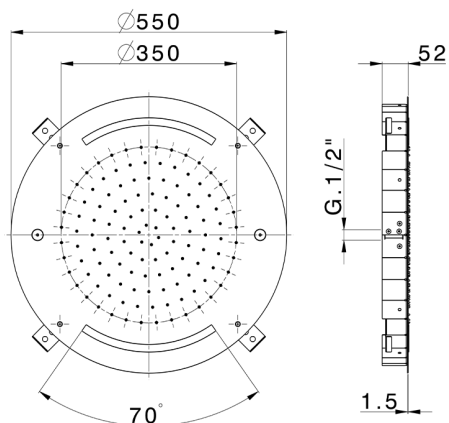

Ø 550 mm Chromotherapy Ceiling showerhead ZEN_ZS1C0045

MODEL **ZS1C0045**

Ø 550 mm Chromotherapy Ceiling showerhead, rain, spaying and chromotherapy functions, built-in control included, Stainless Steel AISI 304

AVAILABLE FINISHINGS

- **D1** D1 Brushed Inox
- **40** 40 Matt Black
- **4Q** 4Q Matt White
- **5G** 5G Rose Gold
- **D2** D2 Polished Inox

CHARACTERISTICS

2026-05-17