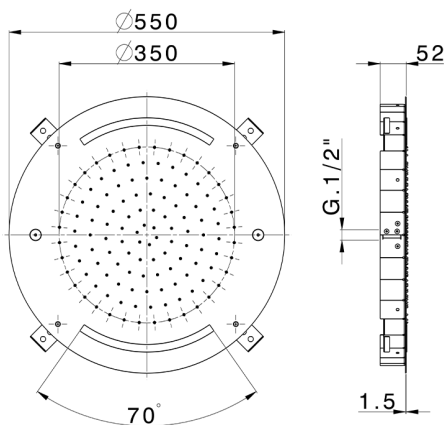

Ø 550 mm Chromotherapy Ceiling showerhead ZEN_ZS1C0045

MODEL **ZS1C0045**

Ø 550 mm Chromotherapy Ceiling showerhead, rain, spraying and chromotherapy functions, built-in control included, Stainless Steel AISI 304

AVAILABLE FINISHINGS

- **D1** D1 Brushed Inox
- **40** 40 Matt Black
- **4Q** 4Q Matt White
- **5G** 5G Rose Gold
- **D2** D2 Polished Inox

CHARACTERISTICS

2026-06-27