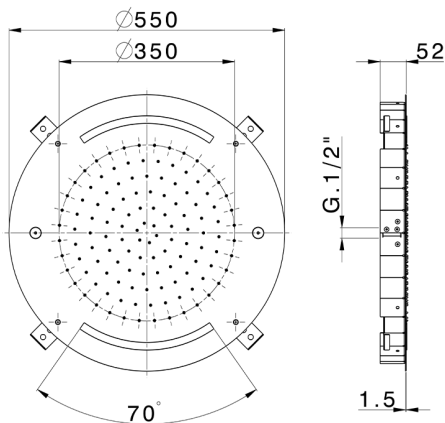

Ø 550 mm Chromotherapy Ceiling showerhead ZEN_ZS1C0045

MODEL **ZS1C0045**

Ø 550 mm Chromotherapy Ceiling showerhead, rain, spraying and chromotherapy functions, built-in control included, Stainless Steel AISI 304

AVAILABLE FINISHINGS

- **D1** D1 Brushed Inox
- **40** 40 Matt Black
- **4Q** 4Q Matt White
- **5G** 5G Rose Gold
- **D2** D2 Polished Inox

CHARACTERISTICS

2026-06-27