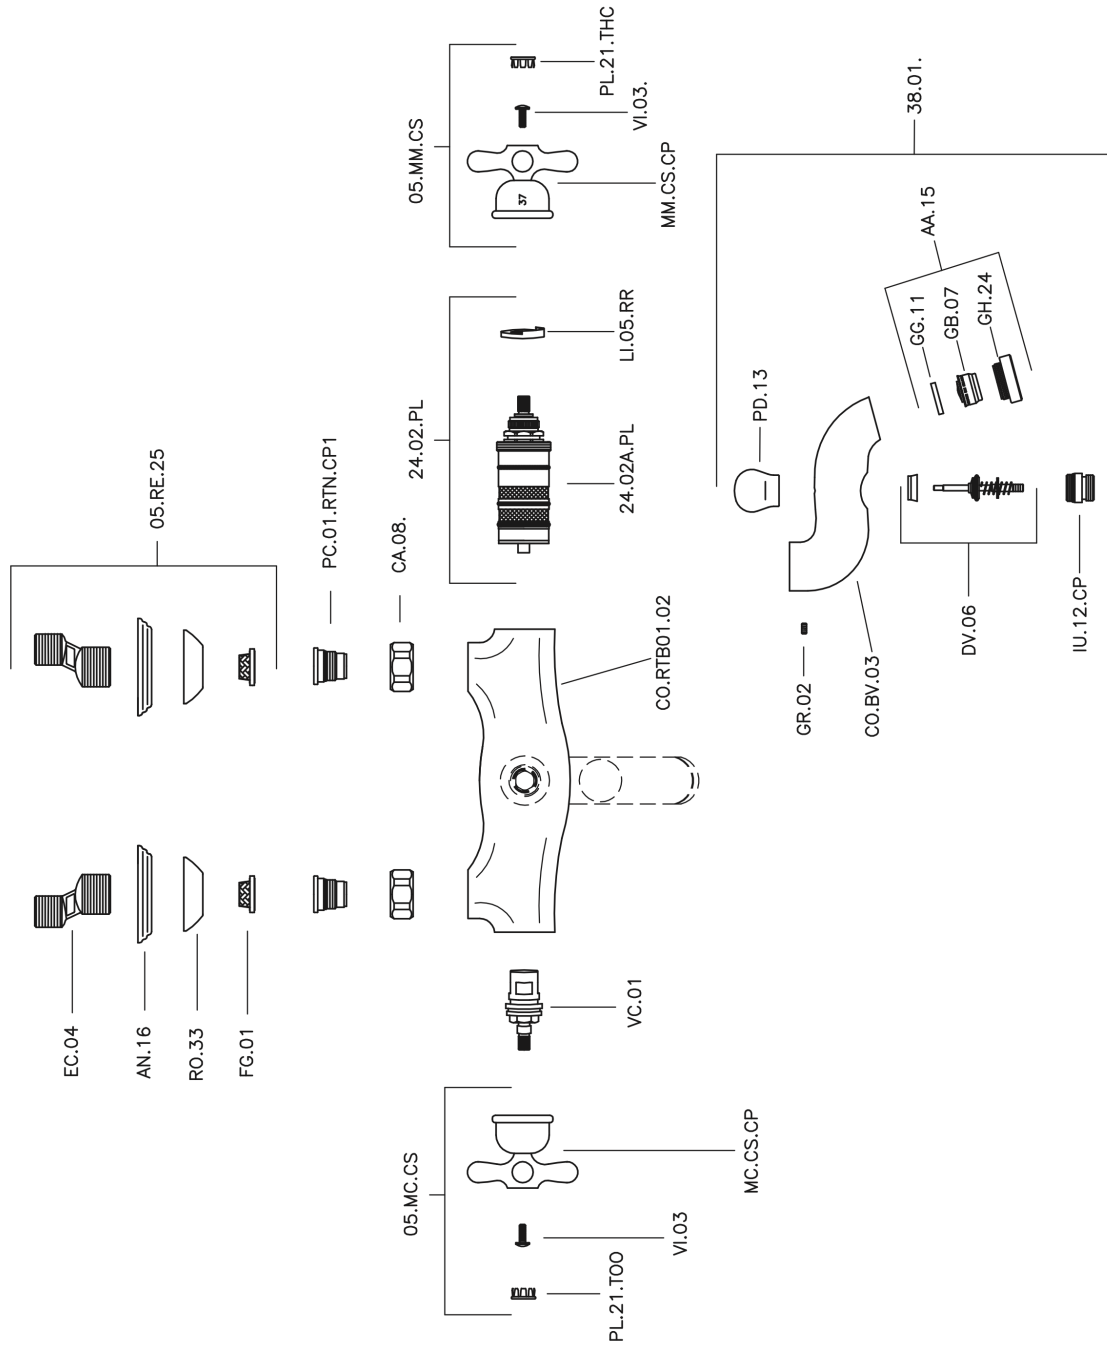

Thermostatic bath mixer CROISSETTE_CST27010

MODEL **CST27010**

Thermostatic bath mixer, without shower set, 1/2" M flexible connection

AVAILABLE FINISHINGS

-  **21** 21 Chrome
-  **27** 27 Old Bronze
-  **2G** 2G Antique Gold
-  **2W** 2W Brushed Gold

CHARACTERISTICS

Cartridge Spare Parts **24.04A.PP**

8x20 Plus P Thermostatic Valve

Thermostatic

The Huber thermostatic is your personal water manager, helping you to handle, control and save water and energy.

Thermostatic bath mixer CROISSETTE_CST27010

CST27010

<https://en.huberitalia.com/thermostatic-bath-mixer-croisette-cst27010>

2026-06-13