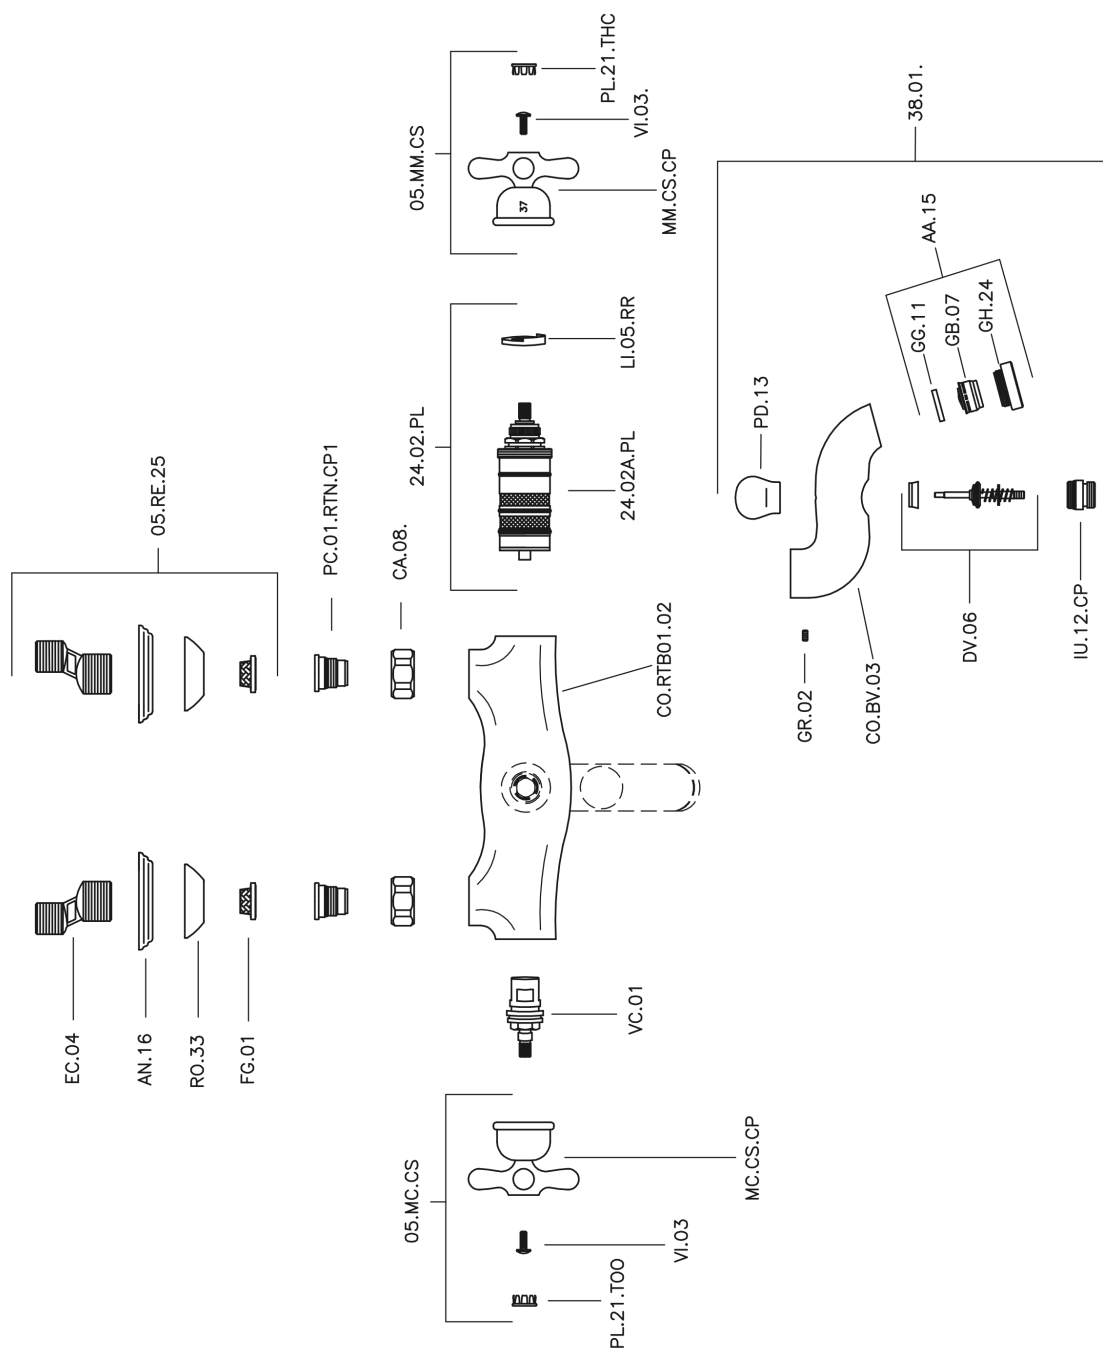

Thermostatic bath mixer CROISSETTE_CST27010

MODEL **CST27010**

Thermostatic bath mixer, without shower set, 1/2" M flexible connection

AVAILABLE FINISHINGS

-  **21** 21 Chrome
-  **27** 27 Old Bronze
-  **2G** 2G Antique Gold
-  **2W** 2W Brushed Gold

CHARACTERISTICS

Cartridge Spare Parts **24.04A.PP**

8x20 Plus P Thermostatic Valve

Thermostatic

The Huber thermostatic is your personal water manager, helping you to handle, control and save water and energy.

Thermostatic bath mixer CROISSETTE_CST27010

CST27010

<https://en.huberitalia.com/thermostatic-bath-mixer-croisette-cst27010>

2026-04-10