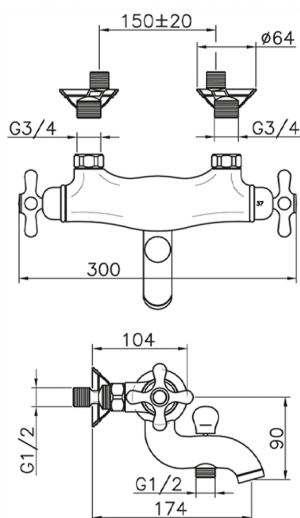

Thermostatic bath mixer CROISSETTE_CST27010

MODEL **CST27010**

Thermostatic bath mixer, without shower set, 1/2" M flexible connection

AVAILABLE FINISHINGS

-  **21** 21 Chrome
-  **27** 27 Old Bronze
-  **2G** 2G Antique Gold
-  **2W** 2W Brushed Gold

CHARACTERISTICS

Cartridge Spare Parts **24.04A.PP**

8x20 Plus P Thermostatic Valve

Thermostatic

The Huber thermostatic is your personal water manager, helping you to handle, control and save water and energy.