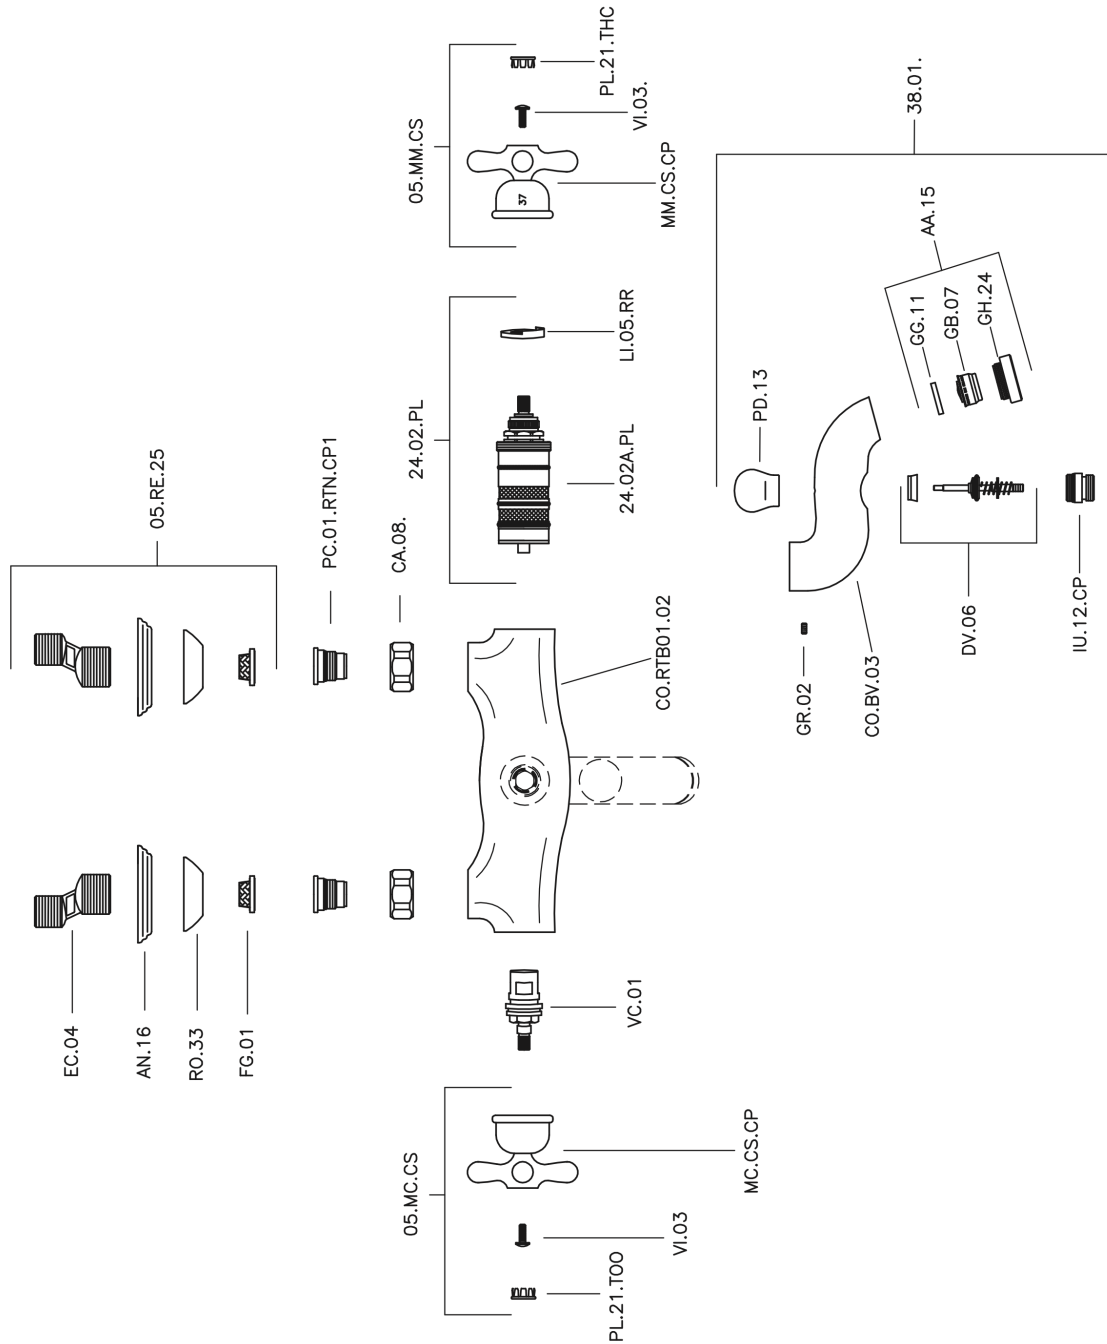

Thermostatic bath mixer CROISSETTE_CST27010

MODEL **CST27010**

Thermostatic bath mixer, without shower set, 1/2" M flexible connection

AVAILABLE FINISHINGS

-  **21** 21 Chrome
-  **27** 27 Old Bronze
-  **2G** 2G Antique Gold
-  **2W** 2W Brushed Gold

CHARACTERISTICS

Cartridge Spare Parts **24.04A.PP**

8x20 Plus P Thermostatic Valve

Thermostatic

The Huber thermostatic is your personal water manager, helping you to handle, control and save water and energy.

Thermostatic bath mixer CROISSETTE_CST27010

CST27010

<https://en.huberitalia.com/thermostatic-bath-mixer-croisette-cst27010>

2026-04-14