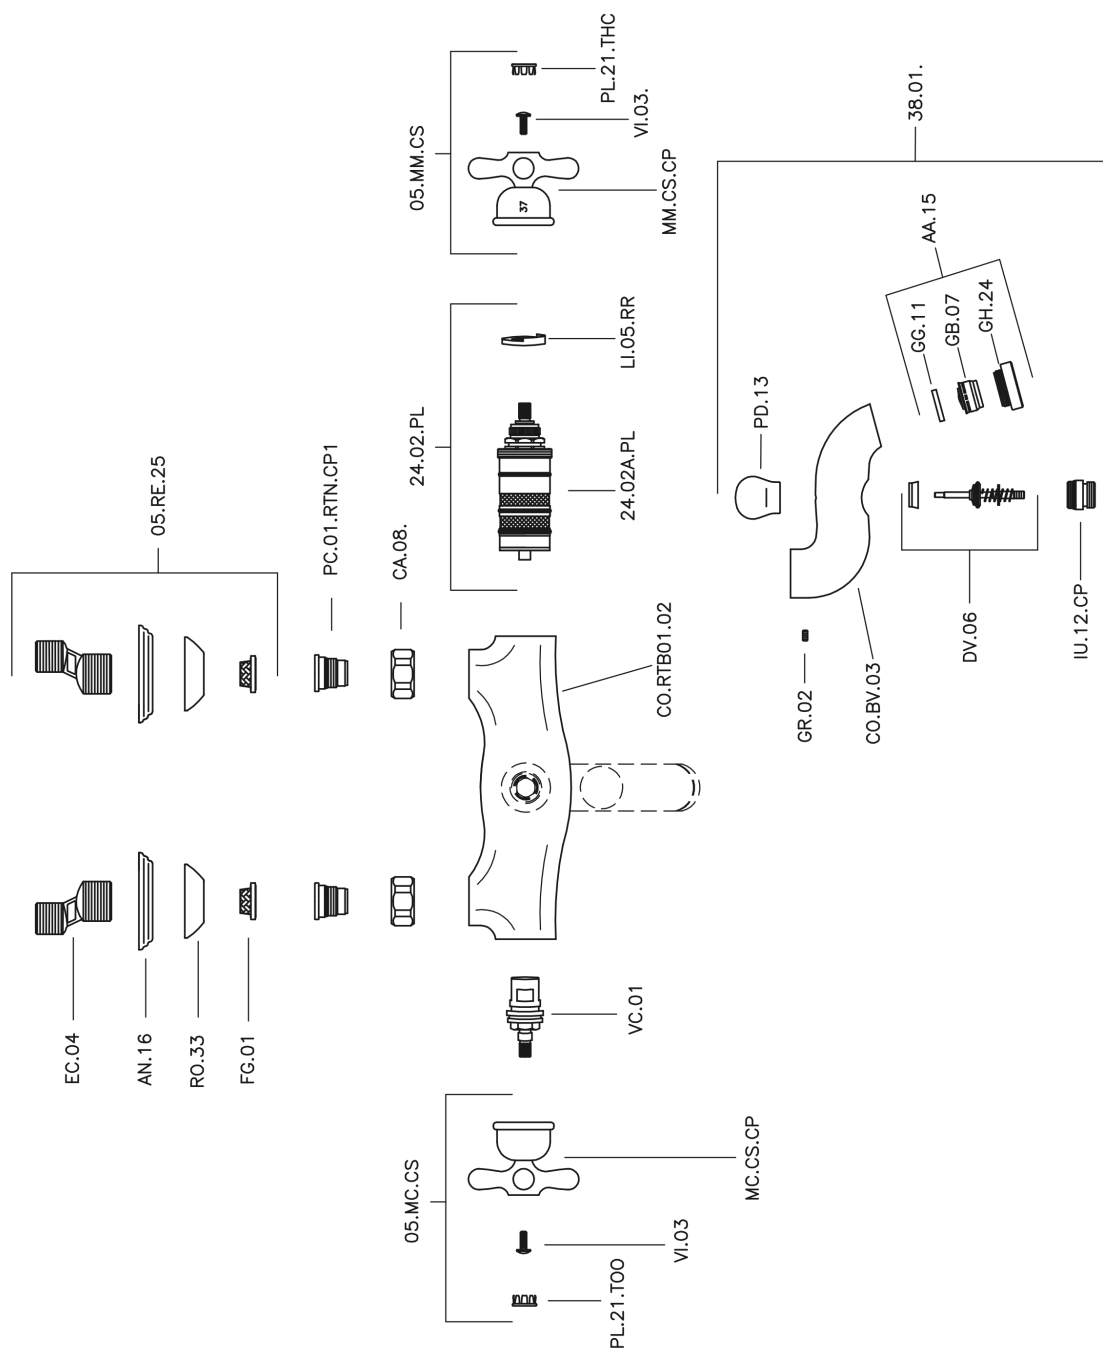

Thermostatic bath mixer CROISSETTE_CST27010

MODEL **CST27010**

Thermostatic bath mixer, without shower set, 1/2" M flexible connection

AVAILABLE FINISHINGS

-  **21** 21 Chrome
-  **27** 27 Old Bronze
-  **2G** 2G Antique Gold
-  **2W** 2W Brushed Gold

CHARACTERISTICS

Cartridge Spare Parts **24.04A.PP**

8x20 Plus P Thermostatic Valve

Thermostatic

The Huber thermostatic is your personal water manager, helping you to handle, control and save water and energy.

Thermostatic bath mixer CROISSETTE_CST27010

CST27010

<https://en.huberitalia.com/thermostatic-bath-mixer-croisette-cst27010>

2026-06-10