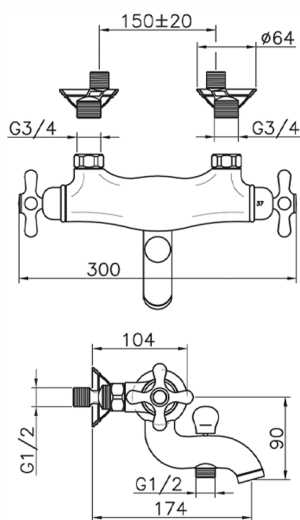

Thermostatic bath mixer CROISSETTE_CST27010

MODEL **CST27010**

Thermostatic bath mixer, without shower set, 1/2" M flexible connection

AVAILABLE FINISHINGS

-  **21** 21 Chrome
-  **27** 27 Old Bronze
-  **2G** 2G Antique Gold
-  **2W** 2W Brushed Gold

CHARACTERISTICS

Cartridge Spare Parts **24.04A.PP**

8x20 Plus P Thermostatic Valve

Thermostatic

The Huber thermostatic is your personal water manager, helping you to handle, control and save water and energy.