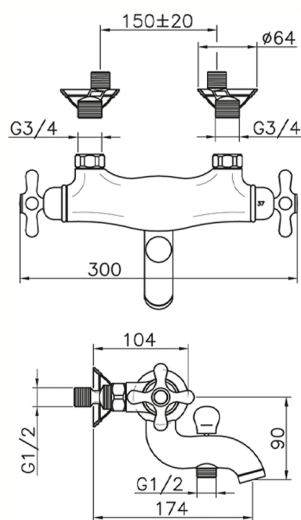

Thermostatic bath mixer CROISSETTE_CST27010

MODEL **CST27010**

Thermostatic bath mixer, without shower set, 1/2" M flexible connection

AVAILABLE FINISHINGS

-  **21** 21 Chrome
-  **27** 27 Old Bronze
-  **2G** 2G Antique Gold
-  **2W** 2W Brushed Gold

CHARACTERISTICS

Cartridge Spare Parts **24.04A.PP**

8x20 Plus P Thermostatic Valve

Thermostatic

The Huber thermostatic is your personal water manager, helping you to handle, control and save water and energy.