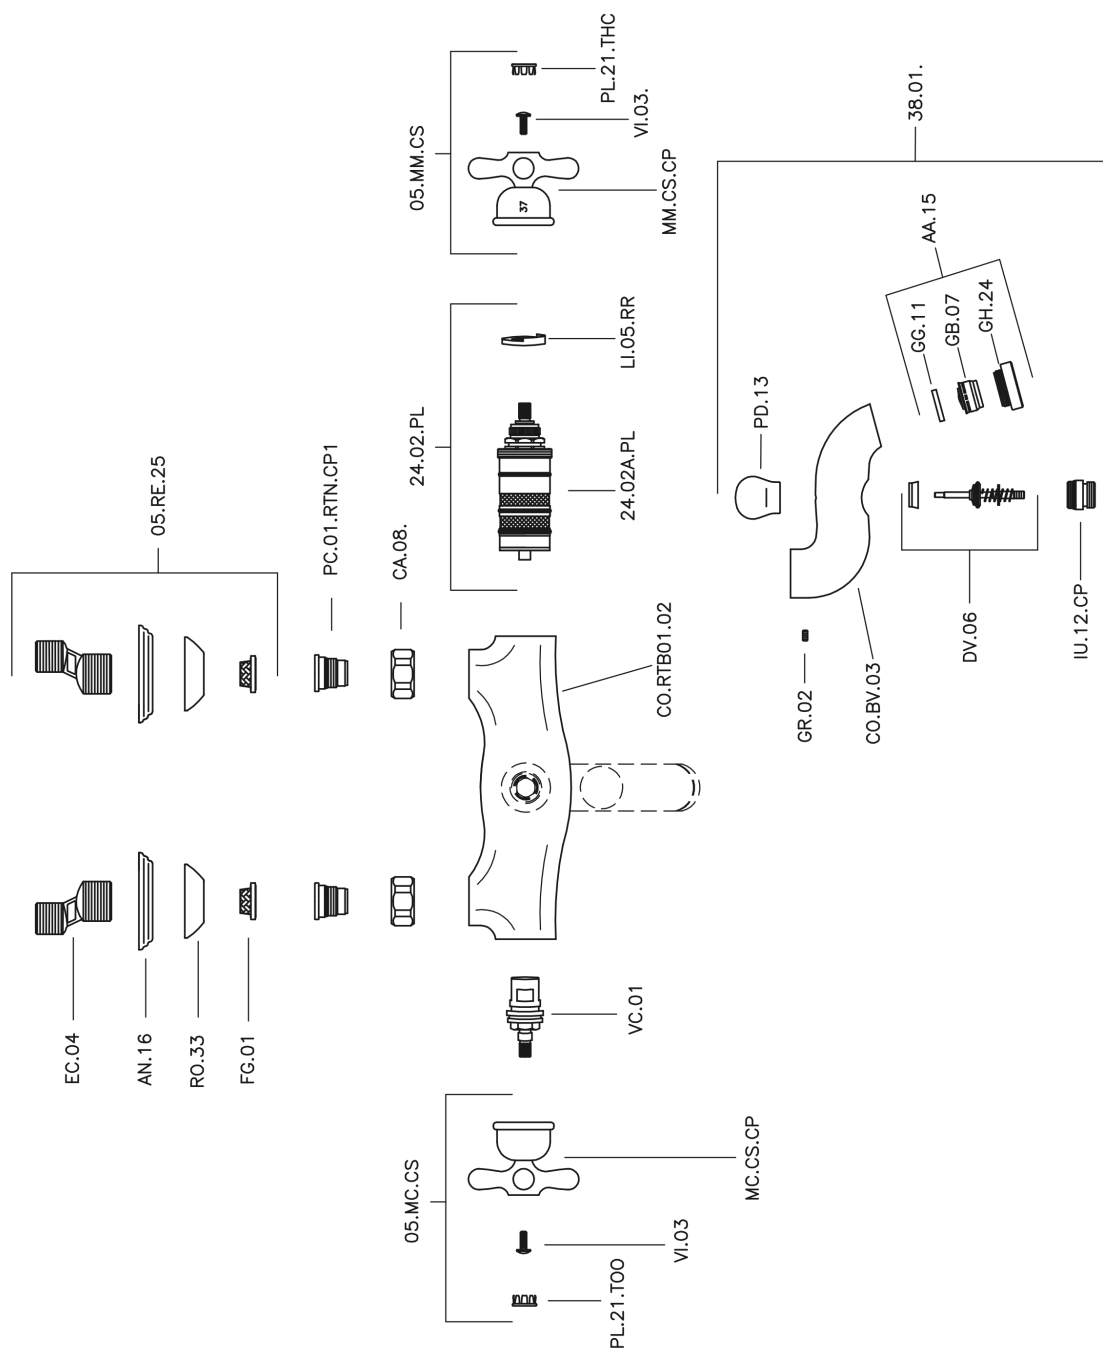

Thermostatic bath mixer CROISSETTE_CST27010

MODEL **CST27010**

Thermostatic bath mixer, without shower set, 1/2" M flexible connection

AVAILABLE FINISHINGS

-  **21** 21 Chrome
-  **27** 27 Old Bronze
-  **2G** 2G Antique Gold
-  **2W** 2W Brushed Gold

CHARACTERISTICS

Cartridge Spare Parts **24.04A.PP**

8x20 Plus P Thermostatic Valve

Thermostatic

The Huber thermostatic is your personal water manager, helping you to handle, control and save water and energy.

Thermostatic bath mixer CROISSETTE_CST27010

CST27010

<https://en.huberitalia.com/thermostatic-bath-mixer-croisette-cst27010>

2026-05-15