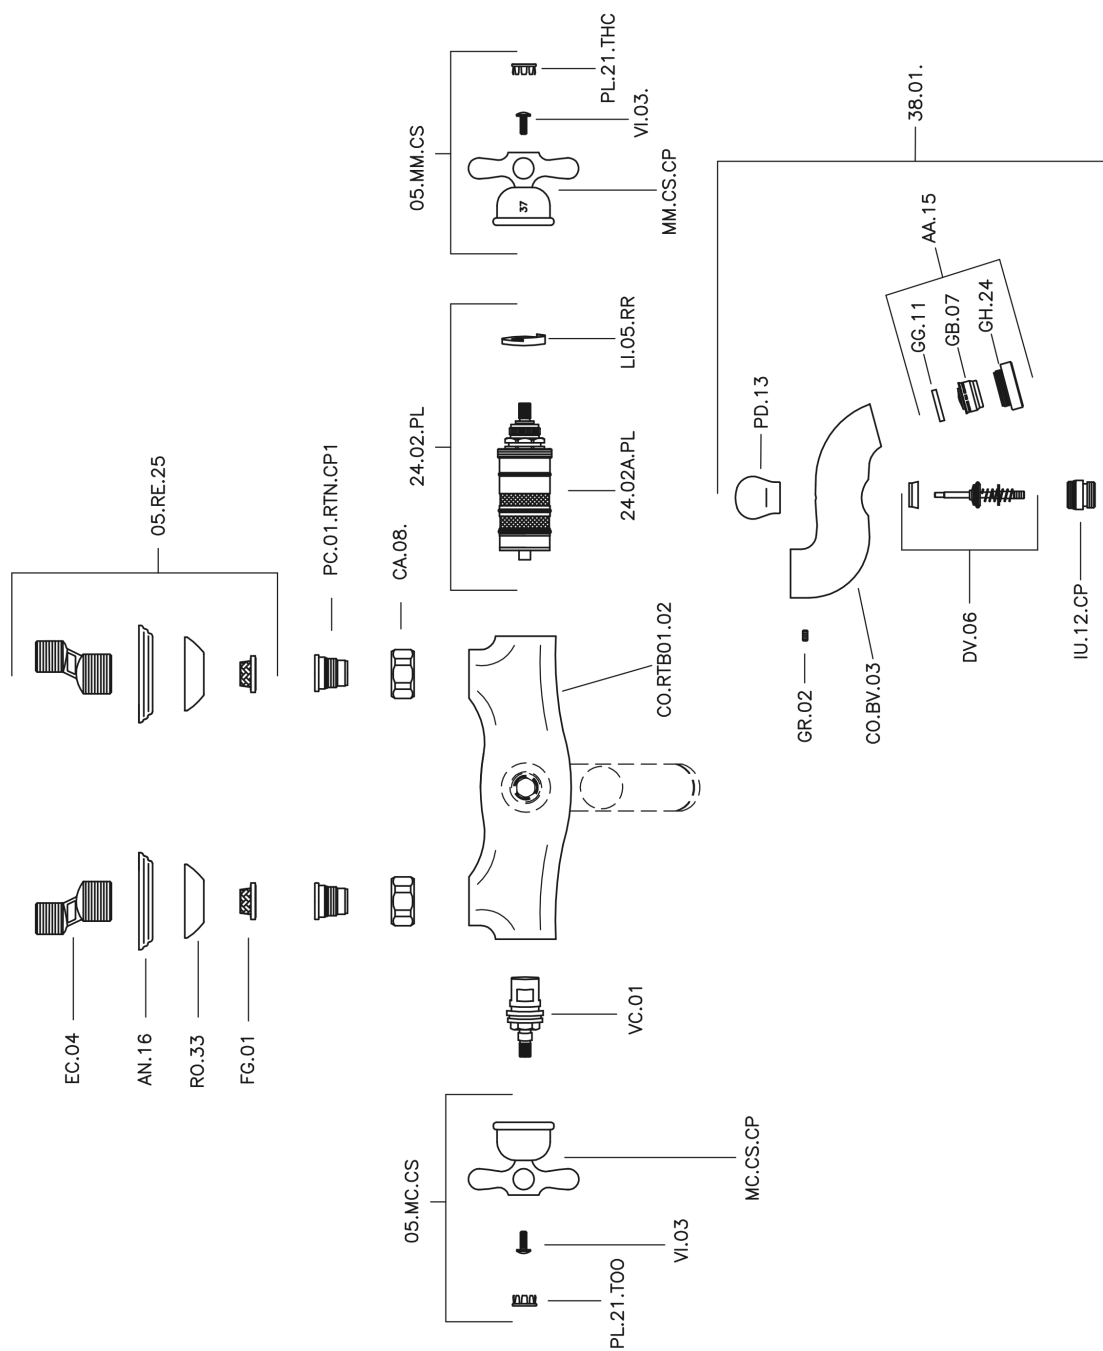

Thermostatic bath mixer CROISSETTE_CST27010

MODEL **CST27010**

Thermostatic bath mixer, without shower set, 1/2" M flexible connection

AVAILABLE FINISHINGS

-  **21** 21 Chrome
-  **27** 27 Old Bronze
-  **2G** 2G Antique Gold
-  **2W** 2W Brushed Gold

CHARACTERISTICS

Cartridge Spare Parts **24.04A.PP**

8x20 Plus P Thermostatic Valve

Thermostatic

The Huber thermostatic is your personal water manager, helping you to handle, control and save water and energy.

Thermostatic bath mixer CROISSETTE_CST27010

CST27010

<https://en.huberitalia.com/thermostatic-bath-mixer-croisette-cst27010>

2026-06-13