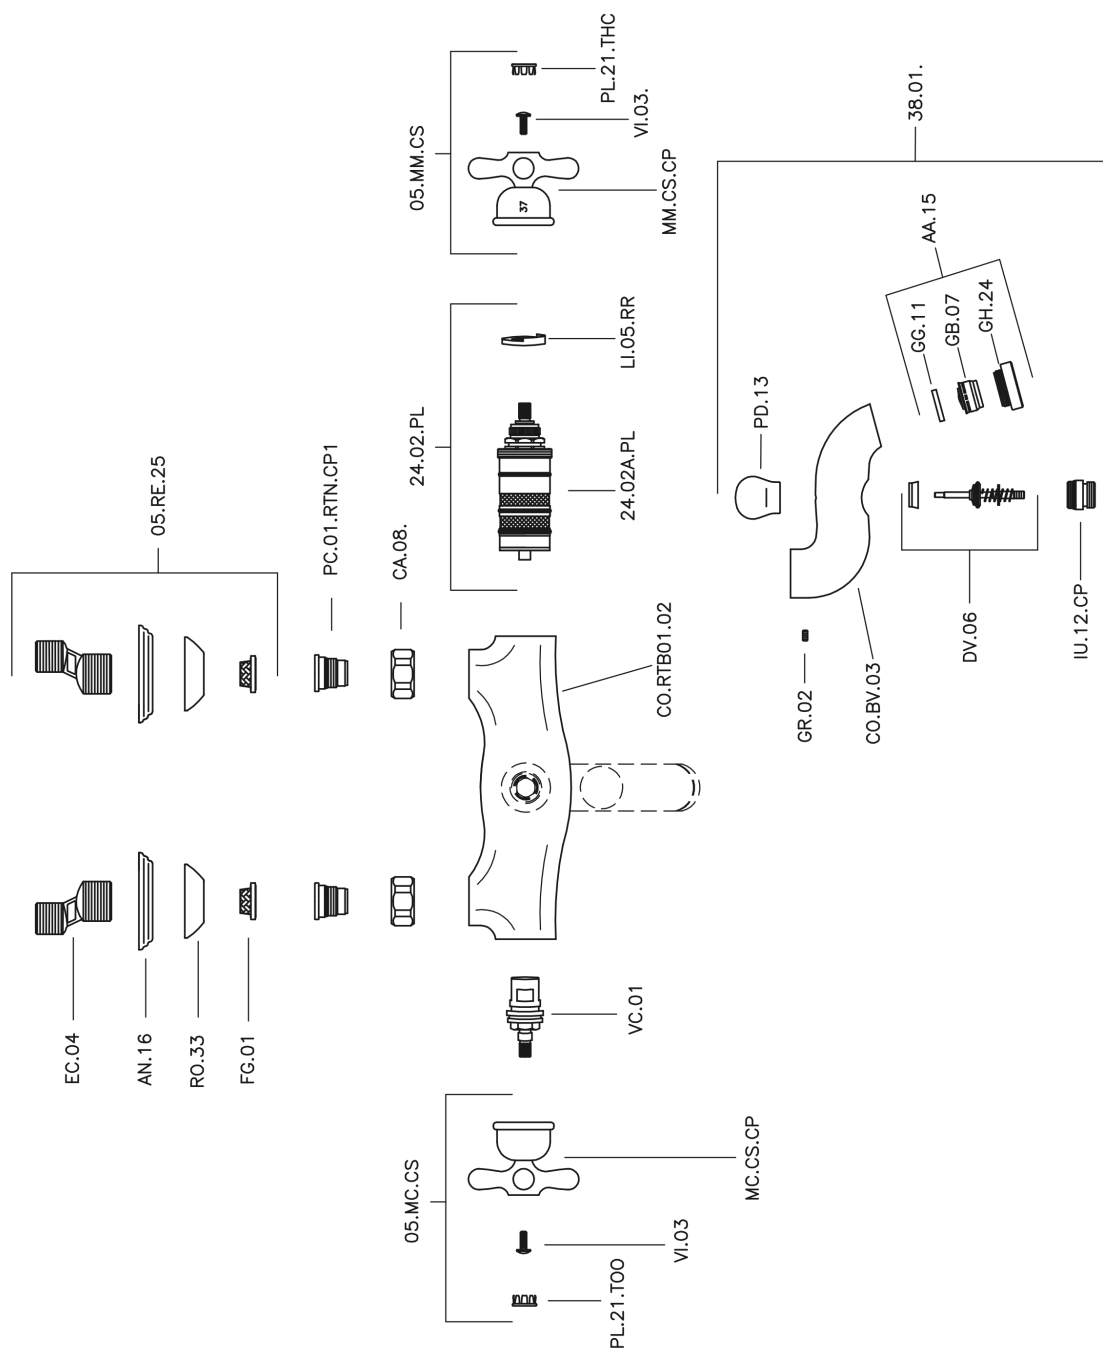

Thermostatic bath mixer CROISSETTE_CST27010

CST27010

<https://en.huberitalia.com/thermostatic-bath-mixer-croisette-cst27010>

2026-06-14