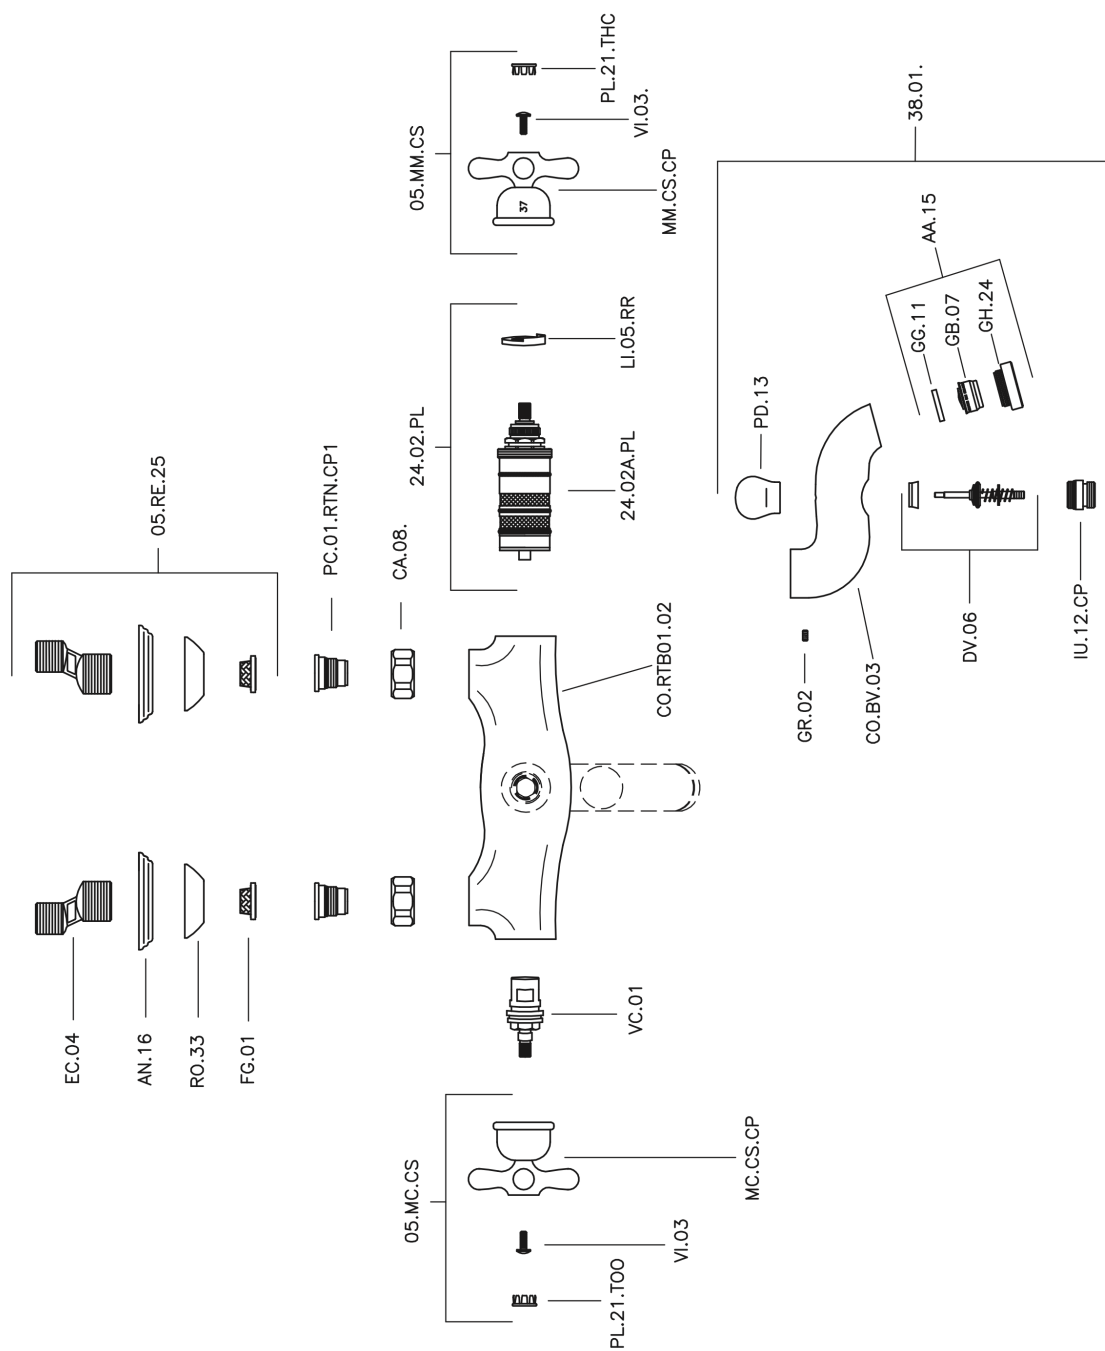

Thermostatic bath mixer CROISSETTE_CST27010

MODEL **CST27010**

Thermostatic bath mixer, without shower set, 1/2" M flexible connection

AVAILABLE FINISHINGS

-  **21** 21 Chrome
-  **27** 27 Old Bronze
-  **2G** 2G Antique Gold
-  **2W** 2W Brushed Gold

CHARACTERISTICS

Cartridge Spare Parts **24.04A.PP**

8x20 Plus P Thermostatic Valve

Thermostatic

The Huber thermostatic is your personal water manager, helping you to handle, control and save water and energy.

Thermostatic bath mixer CROISSETTE_CST27010

CST27010

<https://en.huberitalia.com/thermostatic-bath-mixer-croisette-cst27010>

2026-06-09