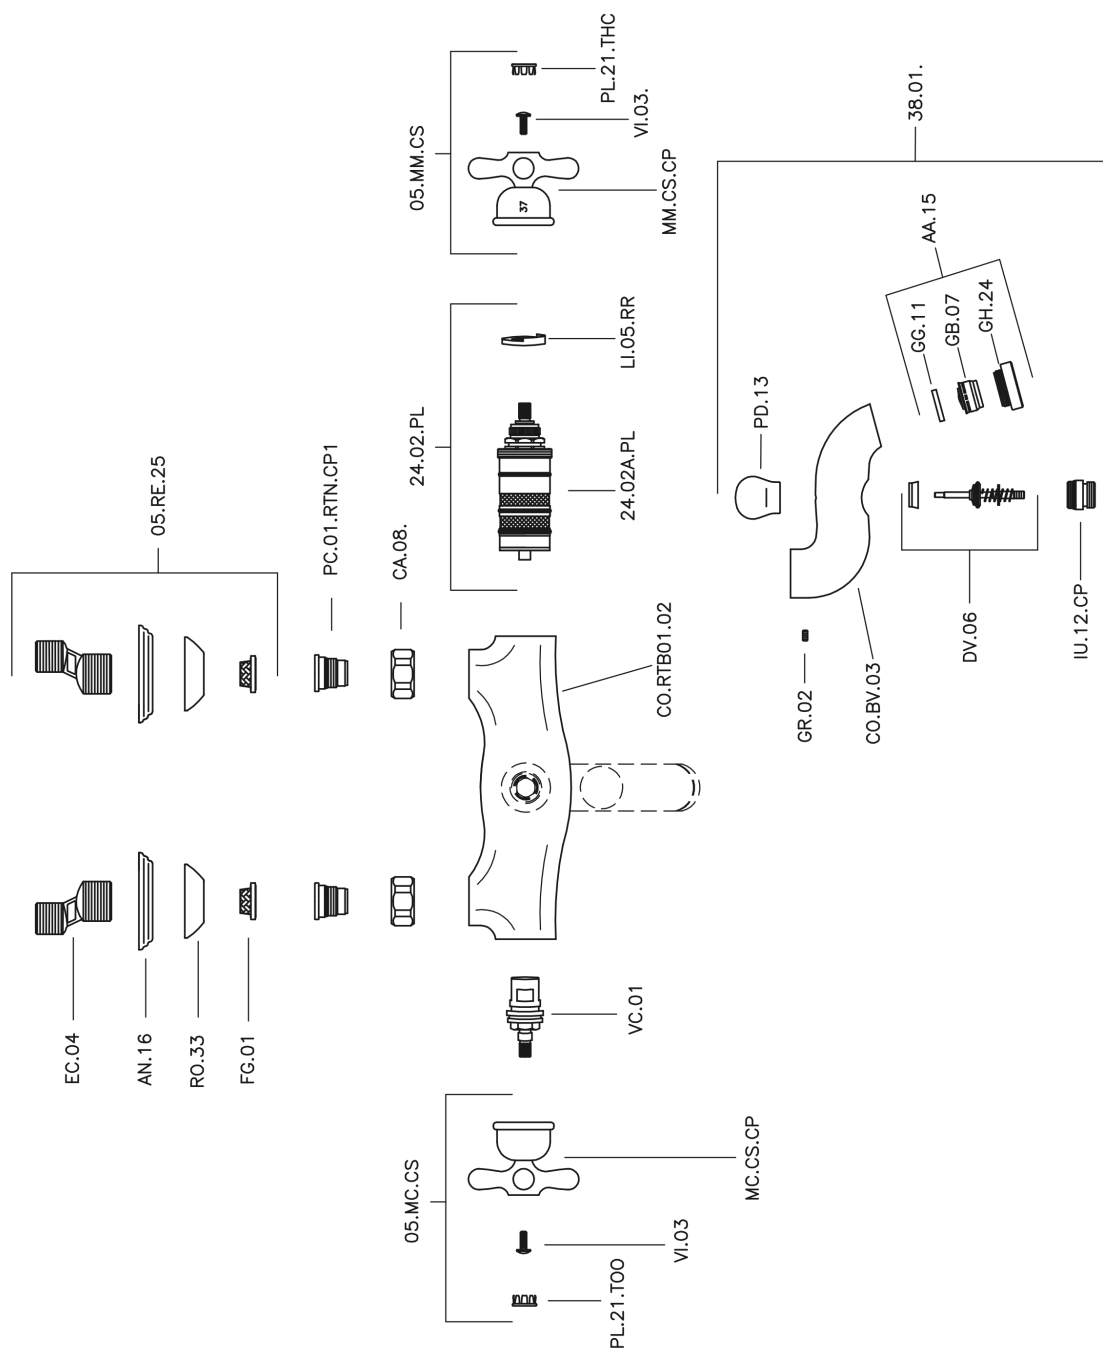

Thermostatic bath mixer CROISSETTE_CST27010

MODEL **CST27010**

Thermostatic bath mixer, without shower set, 1/2" M flexible connection

AVAILABLE FINISHINGS

-  **21** 21 Chrome
-  **27** 27 Old Bronze
-  **2G** 2G Antique Gold
-  **2W** 2W Brushed Gold

CHARACTERISTICS

Cartridge Spare Parts **24.04A.PP**

8x20 Plus P Thermostatic Valve

Thermostatic

The Huber thermostatic is your personal water manager, helping you to handle, control and save water and energy.

Thermostatic bath mixer CROISSETTE_CST27010

CST27010

<https://en.huberitalia.com/thermostatic-bath-mixer-croisette-cst27010>

2026-04-08