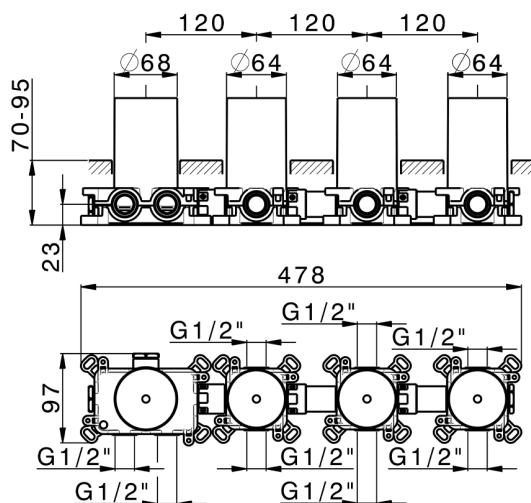

3 Function thermostatic concealed valve PUSH&SHOWER_ZB0G63R0

MODEL **ZB0G63R0**

3 Function thermostatic concealed valve, ON/OFF button with flow rate regulation, with protection guard boxes, to match with exposed parts: 1 Thermo 3 Push&Shower, without Thermo/ Push&Shower exposed parts

AVAILABLE FINISHINGS

04 04 Without finishing

CHARACTERISTICS

Cartridge Spare Parts **22.04A.AR - ZZ97279004**

Argo 2 (long filter) Thermostatic Valve

Concealed **1**

Thermostatic

The Huber thermostatic is your personal water manager, helping you to handle, control and save water and energy.