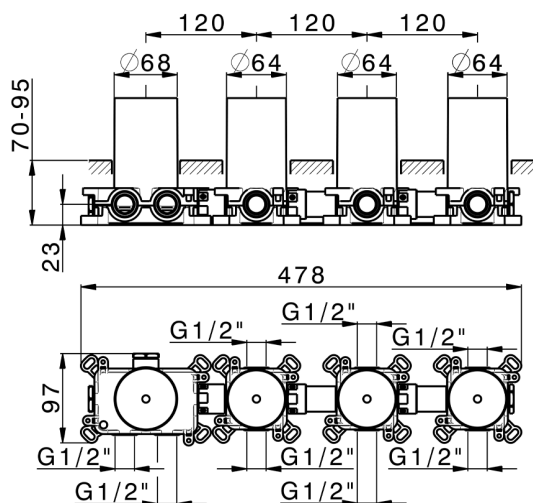

3 Function thermostatic concealed valve PUSH&SHOWER_ZB0G63R0

MODEL **ZB0G63R0**

3 Function thermostatic concealed valve, ON/OFF button with flow rate regulation, with protection guard boxes, to match with exposed parts: 1 Thermo 3 Push&Shower, without Thermo/ Push&Shower exposed parts

AVAILABLE FINISHINGS

04 04 Without finishing

CHARACTERISTICS

Cartridge Spare Parts **22.04A.AR - ZZ97279004**

Argo 2 (long filter) Thermostatic Valve

Concealed **1**

Thermostatic

The Huber thermostatic is your personal water manager, helping you to handle, control and save water and energy.