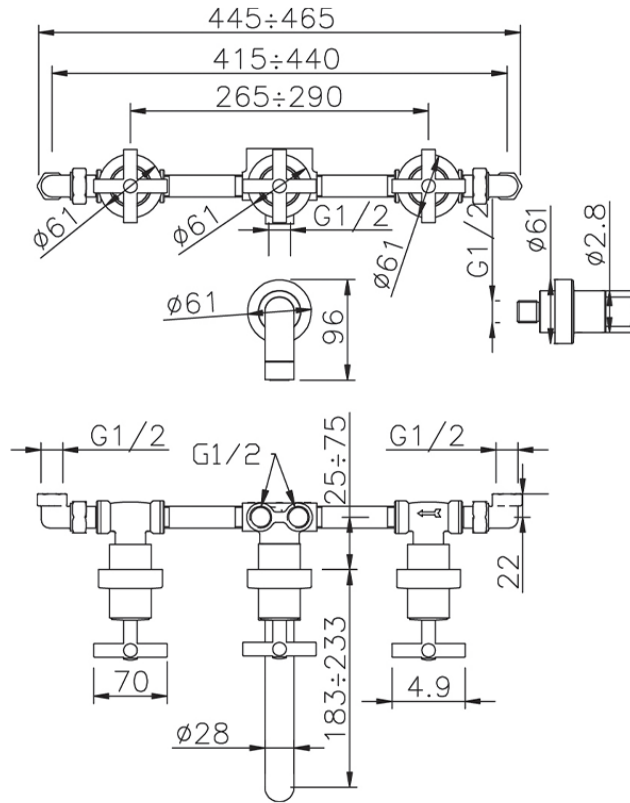

## Concealed 4-hole bath/shower valve SUITE\_SU000210

SU000210

<https://en.huberitalia.com/concealed-4-hole-bath-shower-valve-suite-su000210>

2024-12-19