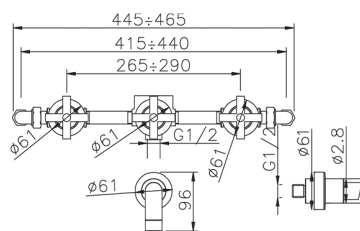

AVAILABLE FINISHINGS

- **21** 21 Chrome
- **40** 40 Matt Black
- **2F** 2F Brushed Nickel
- **2W** 2W Brushed Gold