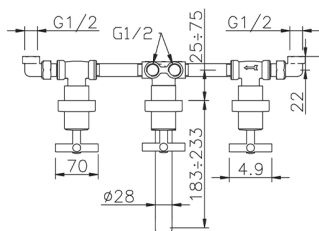

AVAILABLE FINISHINGS

- **21** 21 Chrome
- **40** 40 Matt Black
- **2F** 2F Brushed Nickel
- **2W** 2W Brushed Gold