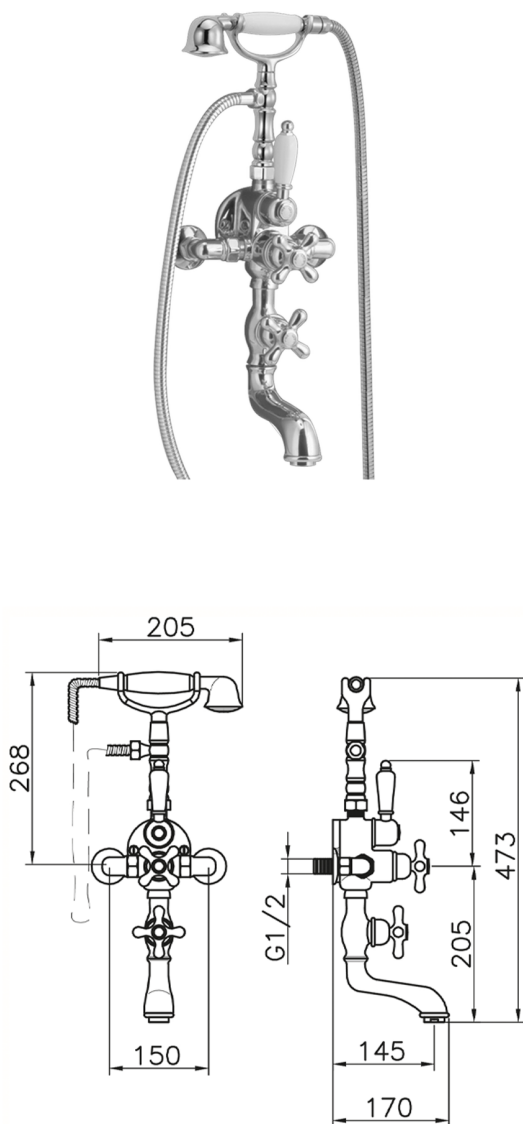

Thermostatic bath mixer CROISETTE_198.CS01H.

MODEL **198.CS01H.**

Thermostatic bath mixer, handshower bracket, D.53 mm Brass Classic One Spray handshower, 150 cm Brass flexible hose

AVAILABLE FINISHINGS

-  **AG** AG Antique Gold
-  **BA** BA Old Bronze
-  **CR** CR Chrome
-  **2W** 2W Brushed Gold

CHARACTERISTICS

Cartridge Spare Parts **24.04A.PP**

8x20 Plus P Thermostatic Valve

Thermostatic

The Huber thermostatic is your personal water manager, helping you to handle, control and save water and energy.