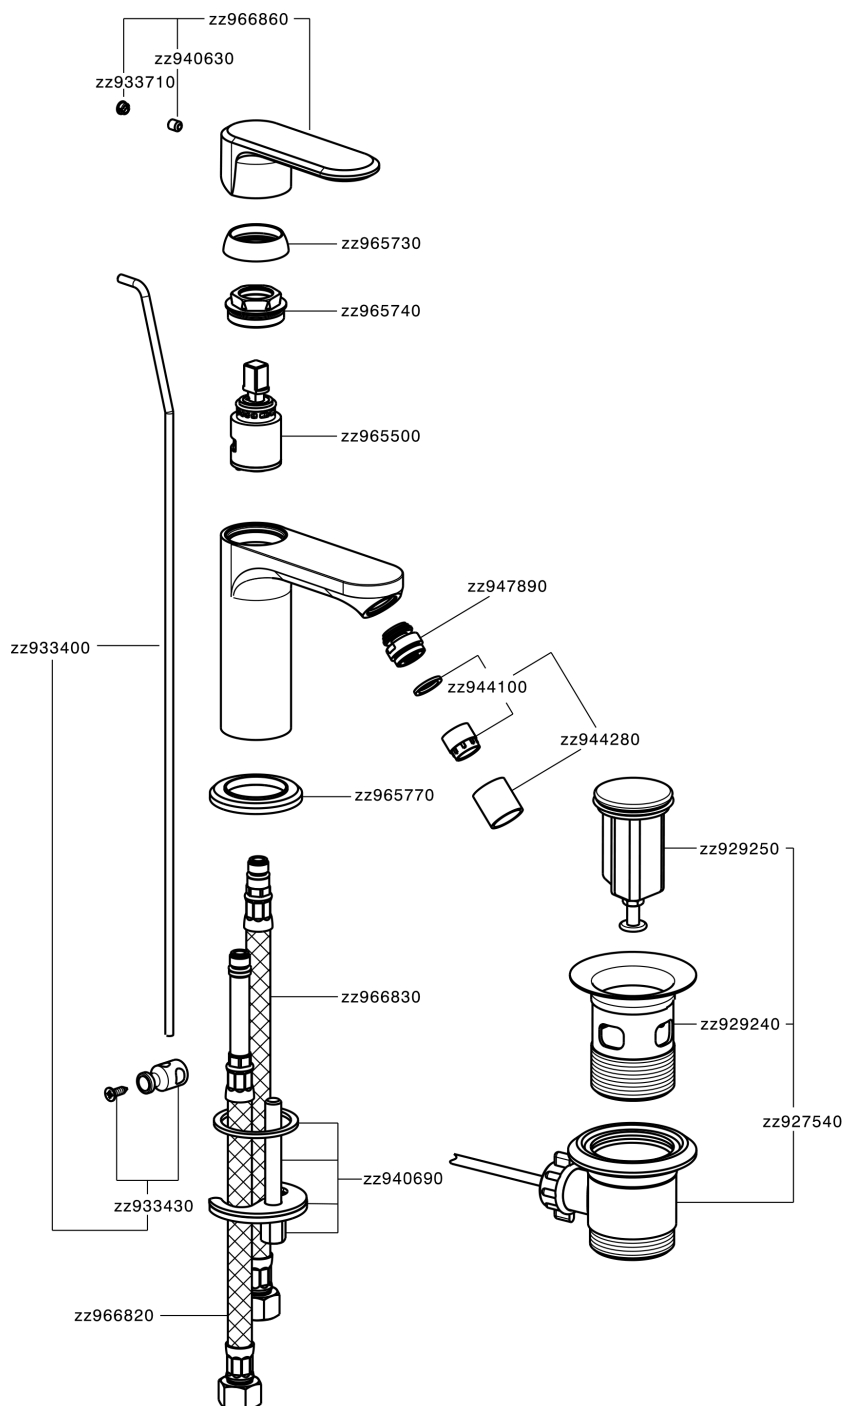

Single lever bidet mixer LEVITY_LY000550

MODEL **LY000550**

Single lever bidet mixer, with 1"1/4 automatic pop up waste, G.3/8" stainless steel flexible hose

AVAILABLE FINISHINGS

-  **21** 21 Chrome
-  **2B** 2B Polished Nickel
-  **2F** 2F Brushed Nickel
-  **40** 40 Matt Black
-  **4Q** 4Q Matt White

CHARACTERISTICS

Cartridge Spare Parts **ZZ96550000**

25 mm Cartridge

Single lever bidet mixer LEVITY_LY000550

LY000550

<https://en.huberitalia.com/single-lever-bidet-mixer-levity-ly000550>

2024-12-18