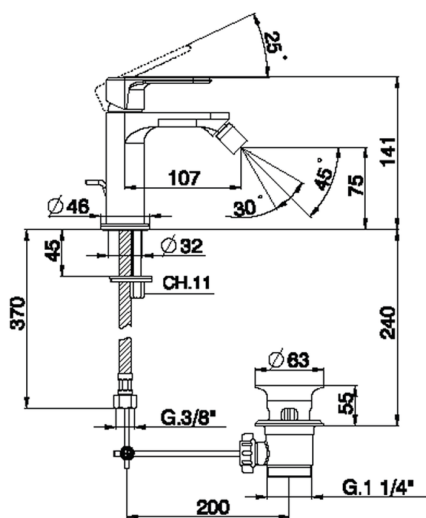

Single lever bidet mixer LEVITY_LY000550

MODEL **LY000550**

Single lever bidet mixer, with 1"1/4 automatic pop up waste, G.3/8" stainless steel flexible hose

AVAILABLE FINISHINGS

-  **21** 21 Chrome
-  **2B** 2B Polished Nickel
-  **2F** 2F Brushed Nickel
-  **40** 40 Matt Black
-  **4Q** 4Q Matt White

CHARACTERISTICS

Cartridge Spare Parts **ZZ96550000**

25 mm Cartridge

Single lever bidet mixer LEVITY_LY000550

LY000550

<https://en.huberitalia.com/single-lever-bidet-mixer-levity-ly000550>

2024-12-18