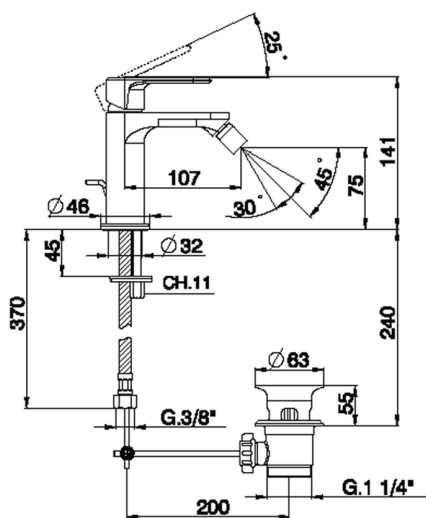

## Single lever bidet mixer LEVITY\_LY000550

MODEL **LY000550**

Single lever bidet mixer, with 1"1/4 automatic pop up waste, G.3/8" stainless steel flexible hose

### CHARACTERISTICS

Cartridge Spare Parts **ZZ96550000**

**25 mm Cartridge**

## Single lever bidet mixer LEVITY\_LY000550

LY000550

<https://en.huberitalia.com/single-lever-bidet-mixer-levity-ly000550>

2024-12-19