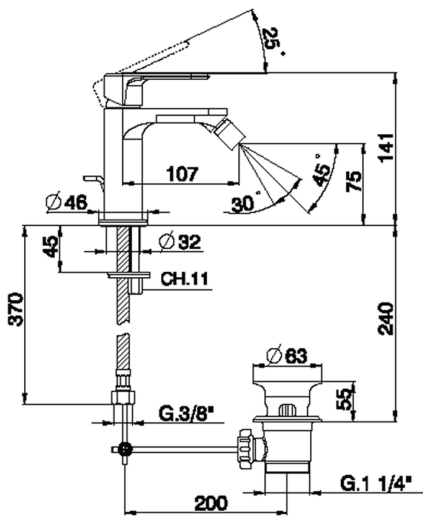

## Single lever bidet mixer LEVITY\_LY000550

MODEL **LY000550**

Single lever bidet mixer, with 1"1/4 automatic pop up waste, G.3/8" stainless steel flexible hose

### CHARACTERISTICS

Cartridge Spare Parts **ZZ96550000**

**25 mm Cartridge**