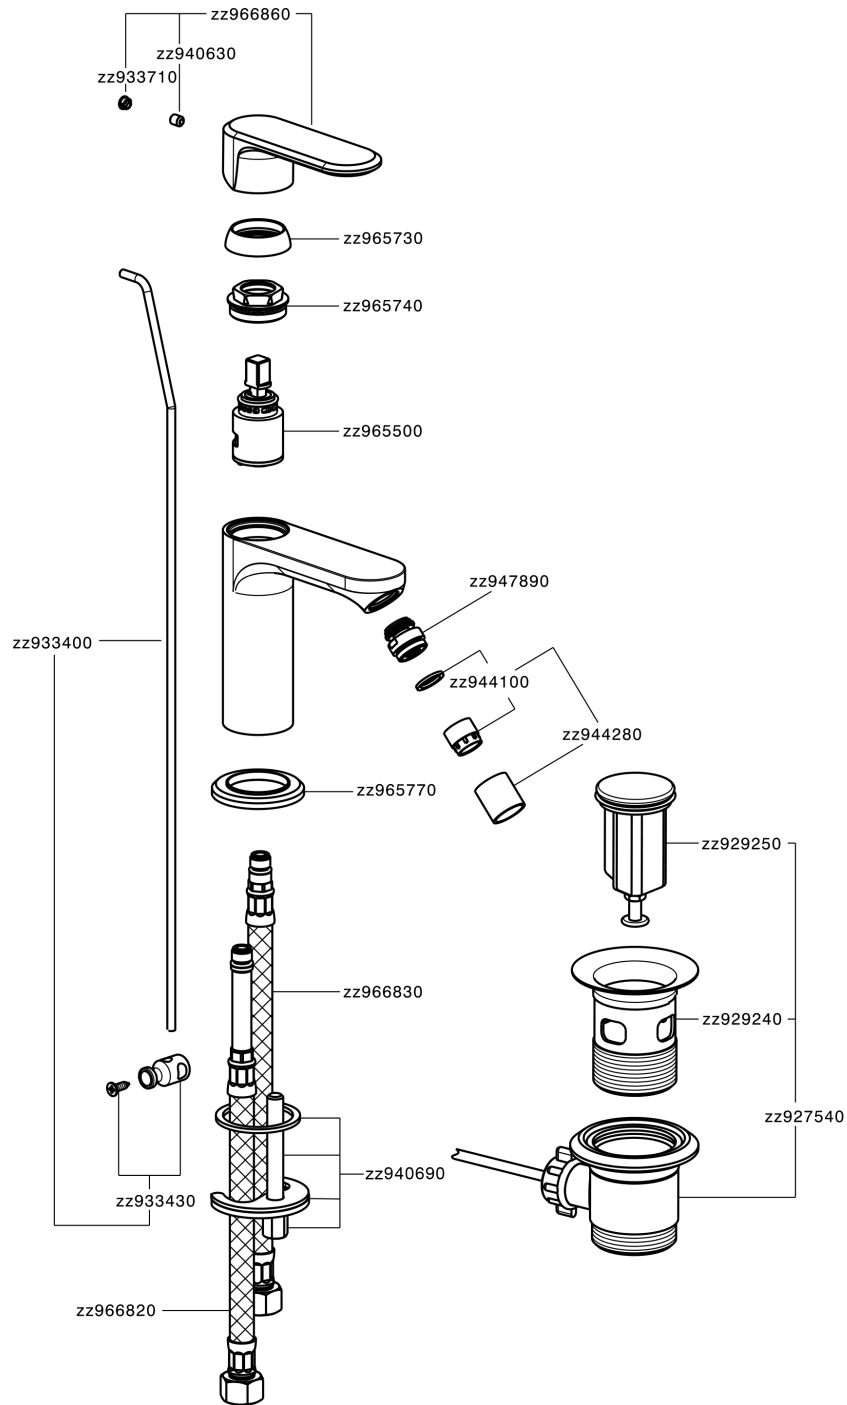

## Single lever bidet mixer LEVITY\_LY000550

MODEL **LY000550**

Single lever bidet mixer, with 1"1/4 automatic pop up waste, G.3/8" stainless steel flexible hose

### CHARACTERISTICS

Cartridge Spare Parts **ZZ96550000**

**25 mm Cartridge**

## Single lever bidet mixer LEVITY\_LY000550

LY000550

<https://en.huberitalia.com/single-lever-bidet-mixer-levity-ly000550>

2024-12-19