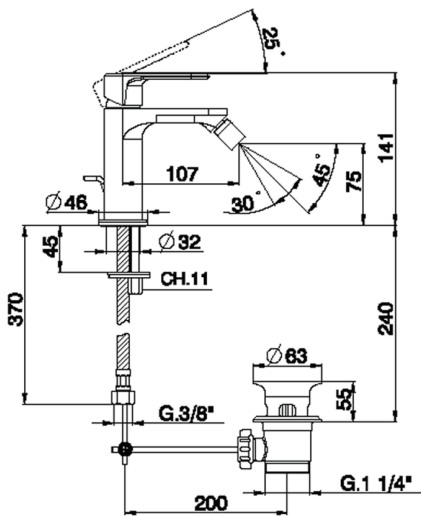

Single lever bidet mixer LEVITY_LY000550

MODEL **LY000550**

Single lever bidet mixer, with 1"1/4 automatic pop up waste, G.3/8" stainless steel flexible hose

AVAILABLE FINISHINGS

-  **21** 21 Chrome
-  **2B** 2B Polished Nickel
-  **2F** 2F Brushed Nickel
-  **40** 40 Matt Black
-  **4Q** 4Q Matt White

CHARACTERISTICS

Cartridge Spare Parts **ZZ96550000**

25 mm Cartridge

Single lever bidet mixer LEVITY_LY000550

LY000550

<https://en.huberitalia.com/single-lever-bidet-mixer-levity-ly000550>

2024-12-19