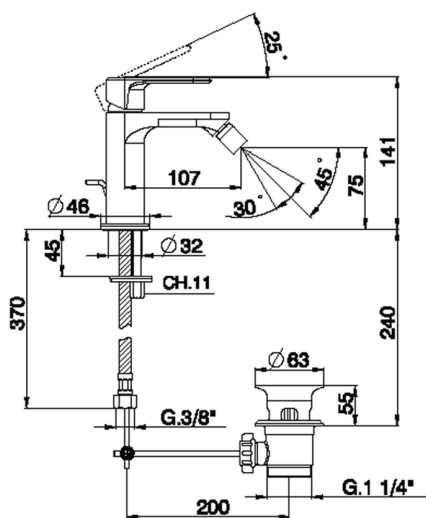

Single lever bidet mixer LEVITY_LY000550

MODEL **LY000550**

Single lever bidet mixer, with 1"1/4 automatic pop up waste, G.3/8" stainless steel flexible hose

AVAILABLE FINISHINGS

-  **21** 21 Chrome
-  **2B** 2B Polished Nickel
-  **2F** 2F Brushed Nickel
-  **40** 40 Matt Black
-  **4Q** 4Q Matt White

CHARACTERISTICS

Cartridge Spare Parts **ZZ96550000**

25 mm Cartridge

Single lever bidet mixer LEVITY_LY000550

LY000550

<https://en.huberitalia.com/single-lever-bidet-mixer-levity-ly000550>

2024-12-19