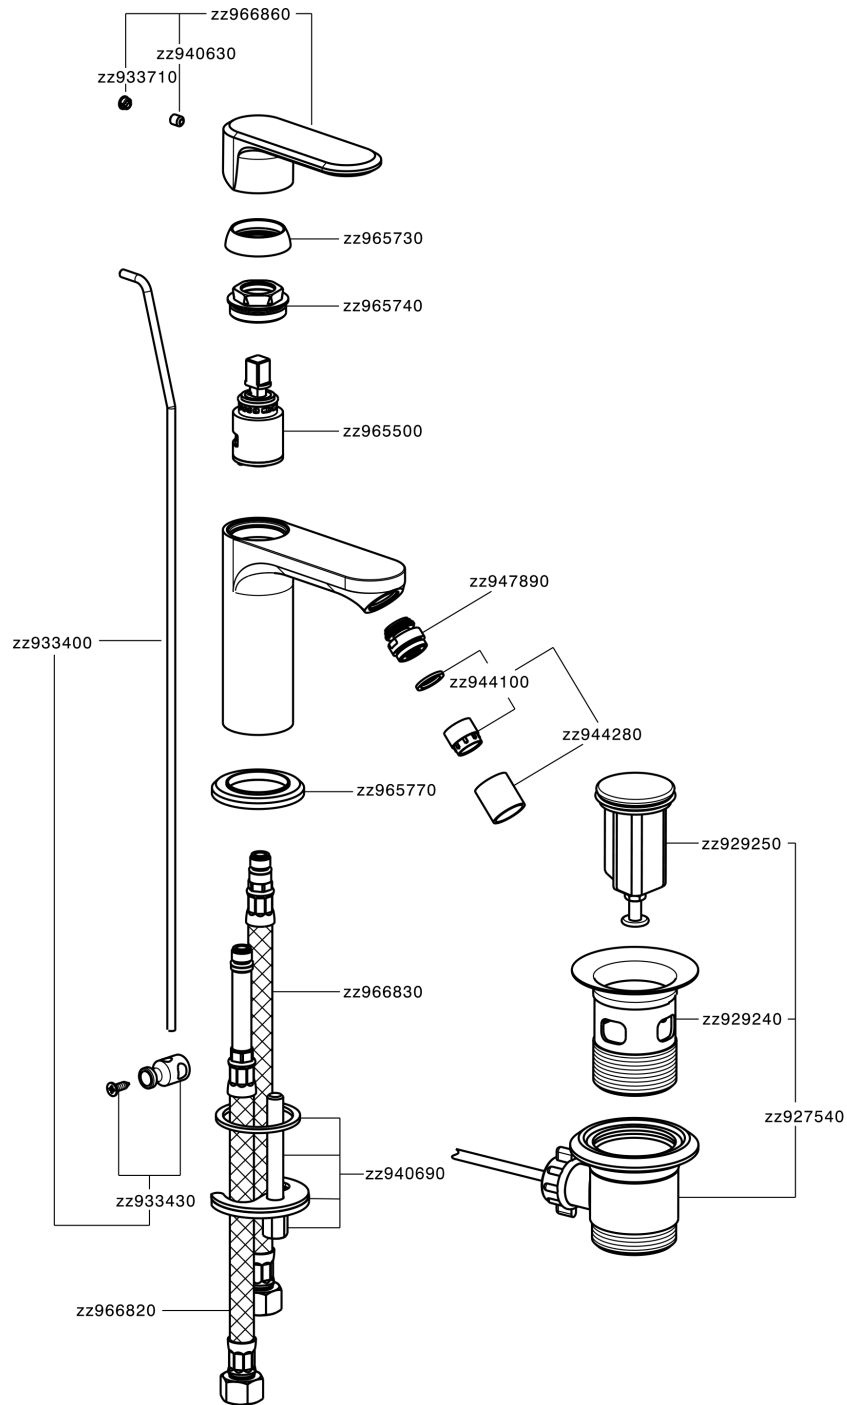

Single lever bidet mixer LEVITY_LY000550

MODEL **LY000550**

Single lever bidet mixer, with 1"1/4 automatic pop up waste, G.3/8" stainless steel flexible hose

AVAILABLE FINISHINGS

-  **21** 21 Chrome
-  **2B** 2B Polished Nickel
-  **2F** 2F Brushed Nickel
-  **40** 40 Matt Black
-  **4Q** 4Q Matt White

CHARACTERISTICS

Cartridge Spare Parts **ZZ96550000**

25 mm Cartridge

Single lever bidet mixer LEVITY_LY000550

LY000550

<https://en.huberitalia.com/single-lever-bidet-mixer-levity-ly000550>

2024-12-19