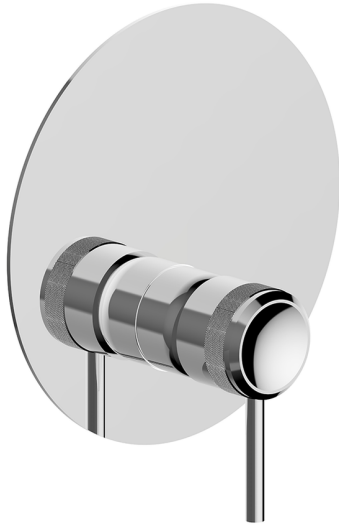

## Exposed part for Single Lever One Box Valve ONE BOX\_CR0BM010

MODEL **CR0BM010**

Exposed part for Single Lever One Box Valve, 1 Outlet, Minimum depth of installation: 67 mm, without concealed part, for items ZB00B030-ZB00B031

### CHARACTERISTICS

Cartridge Spare Parts **ZZ97179000**  
**35 mm Cartridge**  
 Installation **Concealed**  
 Required concealed parts **ZB00B031**  
**ZB00B030**

## Exposed part for Single Lever One Box Valve ONE BOX\_CR0BM010

CR0BM010

<https://en.huberitalia.com/exposed-part-for-single-lever-one-box-valve-one-box-cr0bm010>

## One Box Universal Concealed Part ONE BOX\_ZB00B031

MODEL **ZB00B031**

One Box Universal Concealed Part, for 1 or 2 or 3 outlet thermostatic or single lever, without trim kit, with noise reducers, with sealing gasket