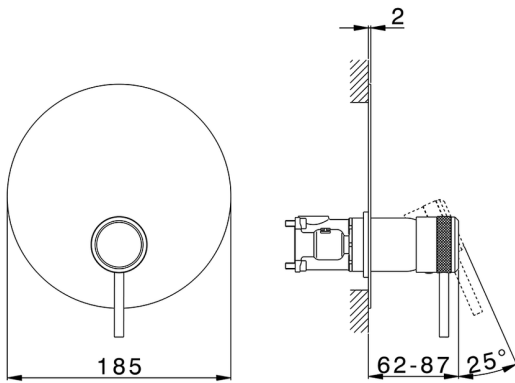

## Exposed part for Single Lever One Box Valve ONE BOX\_CR0BM010

MODEL **CR0BM010**

Exposed part for Single Lever One Box Valve, 1 Outlet, Minimum depth of installation: 67 mm, without concealed part, for items ZB00B030-ZB00B031

### CHARACTERISTICS

Cartridge Spare Parts **ZZ97179000**  
**35 mm Cartridge**  
 Installation **Concealed**  
 Required concealed parts **ZB00B031**  
**ZB00B030**