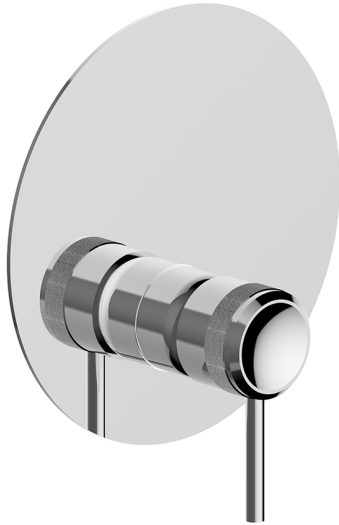

Exposed part for Single Lever One Box Valve ONE BOX_CR0BM010

MODEL **CR0BM010**

Exposed part for Single Lever One Box Valve, 1 Outlet, Minimum depth of installation: 67 mm, without concealed part, for items ZB00B030-ZB00B031

AVAILABLE FINISHINGS

CHARACTERISTICS

Cartridge Spare Parts **ZZ97179000**

35 mm Cartridge

Installation **Concealed**

Required concealed parts **ZB00B031**

ZB00B030

Exposed part for Single Lever One Box Valve ONE BOX_CR0BM010

CR0BM010

<https://en.huberitalia.com/exposed-part-for-single-lever-one-box-valve-one-box-cr0bm010>

One Box Universal Concealed Part ONE BOX_ZB00B031

MODEL **ZB00B031**

One Box Universal Concealed Part, for 1 or 2 or 3 outlet thermostatic or single lever, without trim kit, with noise reducers, with sealing gasket

One Box Universal Concealed Part ONE BOX_ZB00B030

MODEL **ZB00B030**

One Box Universal Concealed Part, for 1 or 2 or 3 outlet thermostatic or single lever, without trim kit, without noise reducers, with sealing gasket