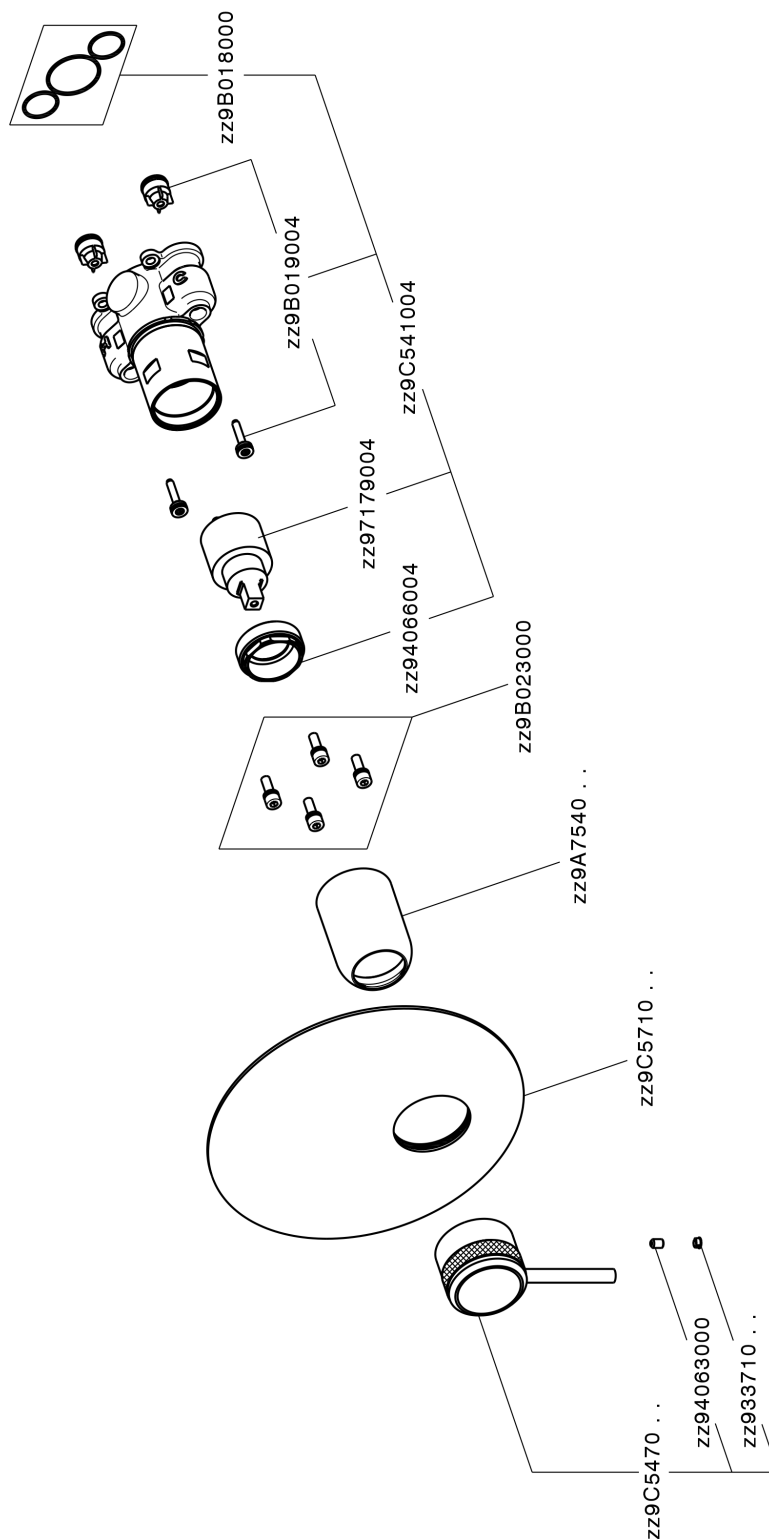

## Exposed part for Single Lever One Box Valve ONE BOX\_CR0BM010

MODEL **CR0BM010**

Exposed part for Single Lever One Box Valve, 1 Outlet, Minimum depth of installation: 67 mm, without concealed part, for items ZB00B030-ZB00B031

### CHARACTERISTICS

Cartridge Spare Parts **ZZ97179000**  
**35 mm Cartridge**  
 Installation **Concealed**  
 Required concealed parts **ZB00B031**  
**ZB00B030**

## Exposed part for Single Lever One Box Valve ONE BOX\_CR0BM010

CR0BM010

<https://en.huberitalia.com/exposed-part-for-single-lever-one-box-valve-one-box-cr0bm010>