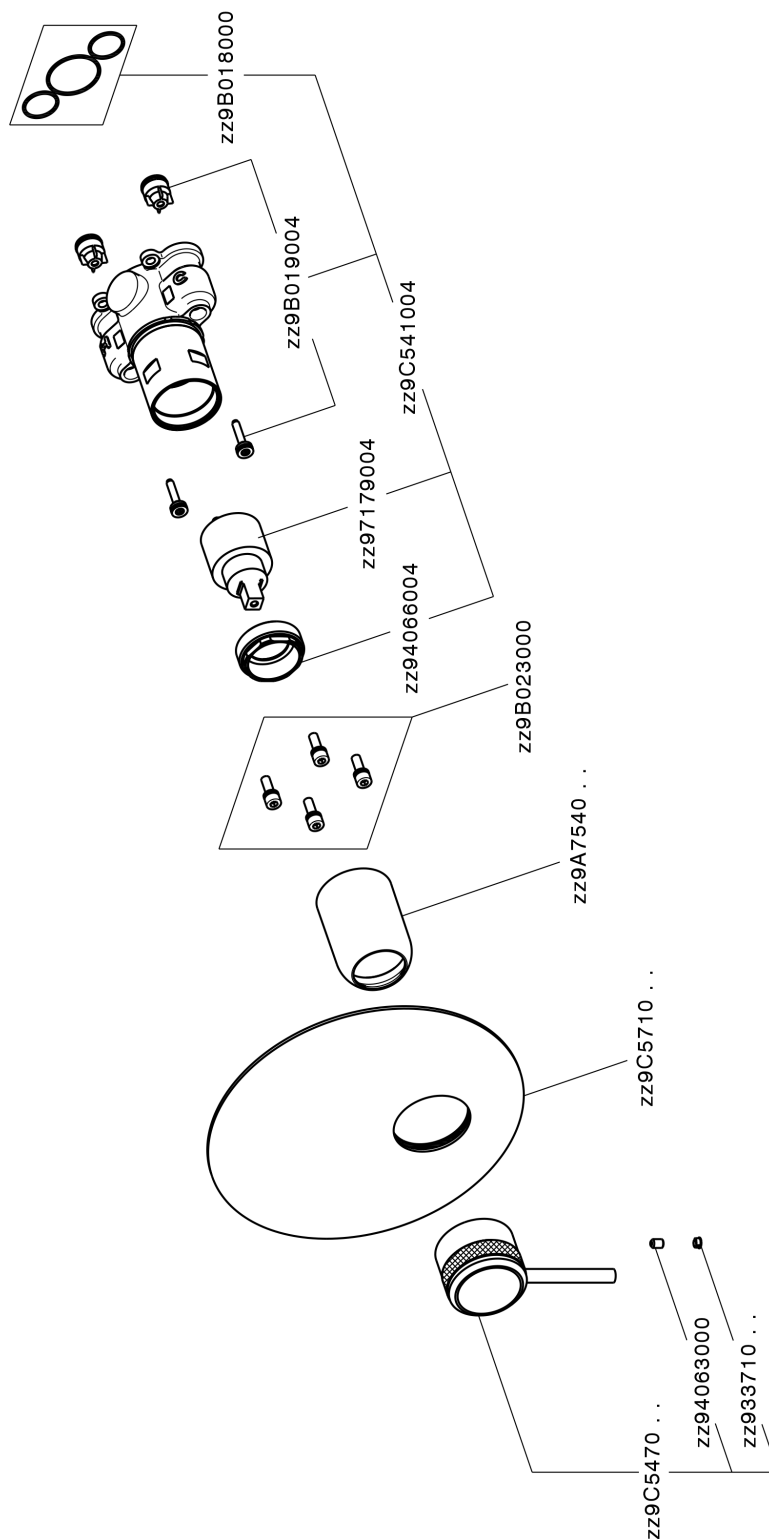

Exposed part for Single Lever One Box Valve ONE BOX_CR0BM010

MODEL **CR0BM010**

Exposed part for Single Lever One Box Valve, 1 Outlet, Minimum depth of installation: 67 mm, without concealed part, for items ZB00B030-ZB00B031

AVAILABLE FINISHINGS

-  **21** 21 Chrome
-  **2F** 2F Brushed Nickel
-  **2Q** 2Q Black Titanium

CHARACTERISTICS

Cartridge Spare Parts **ZZ97179000**

35 mm Cartridge

Installation **Concealed**

Required concealed parts **ZB00B031**

ZB00B030

Exposed part for Single Lever One Box Valve ONE BOX_CR0BM010

CR0BM010

<https://en.huberitalia.com/exposed-part-for-single-lever-one-box-valve-one-box-cr0bm010>

One Box Universal Concealed Part ONE BOX_ZB00B031

MODEL **ZB00B031**

One Box Universal Concealed Part, for 1 or 2 or 3 outlet thermostatic or single lever, without trim kit, with noise reducers, with sealing gasket

AVAILABLE FINISHINGS

CHARACTERISTICS

Concealed **1**
Installation **Concealed**