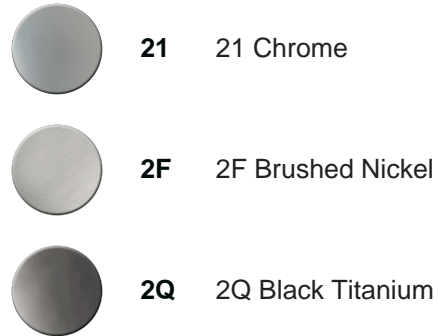

Exposed part for Single Lever One Box Valve ONE BOX_CR0BM010

MODEL **CR0BM010**

Exposed part for Single Lever One Box Valve, 1 Outlet, Minimum depth of installation: 67 mm, without concealed part, for items ZB00B030-ZB00B031

AVAILABLE FINISHINGS

CHARACTERISTICS

Cartridge Spare Parts **ZZ97179000**

35 mm Cartridge

Installation **Concealed**

Required concealed parts **ZB00B031**

ZB00B030

Exposed part for Single Lever One Box Valve ONE BOX_CR0BM010