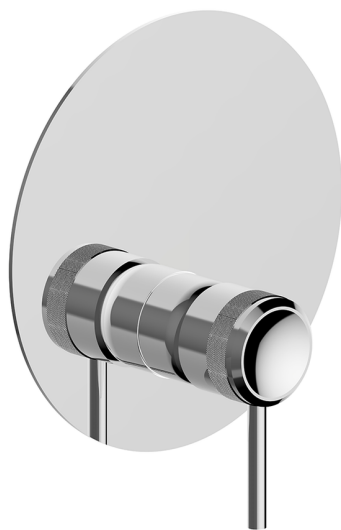

Exposed part for Single Lever One Box Valve ONE BOX_CR0BM010

MODEL **CR0BM010**

Exposed part for Single Lever One Box Valve, 1 Outlet, Minimum depth of installation: 67 mm, without concealed part, for items ZB00B030-ZB00B031

AVAILABLE FINISHINGS

-  **21** 21 Chrome
-  **2F** 2F Brushed Nickel
-  **2Q** 2Q Black Titanium

CHARACTERISTICS

Cartridge Spare Parts **ZZ97179000**

35 mm Cartridge

Installation **Concealed**

Required concealed parts **ZB00B031**

ZB00B030

Exposed part for Single Lever One Box Valve ONE BOX_CR0BM010

CR0BM010

<https://en.huberitalia.com/exposed-part-for-single-lever-one-box-valve-one-box-cr0bm010>

One Box Universal Concealed Part ONE BOX_ZB00B031

MODEL **ZB00B031**

One Box Universal Concealed Part, for 1 or 2 or 3 outlet thermostatic or single lever, without trim kit, with noise reducers, with sealing gasket

AVAILABLE FINISHINGS

CHARACTERISTICS

Concealed **1**
Installation **Concealed**