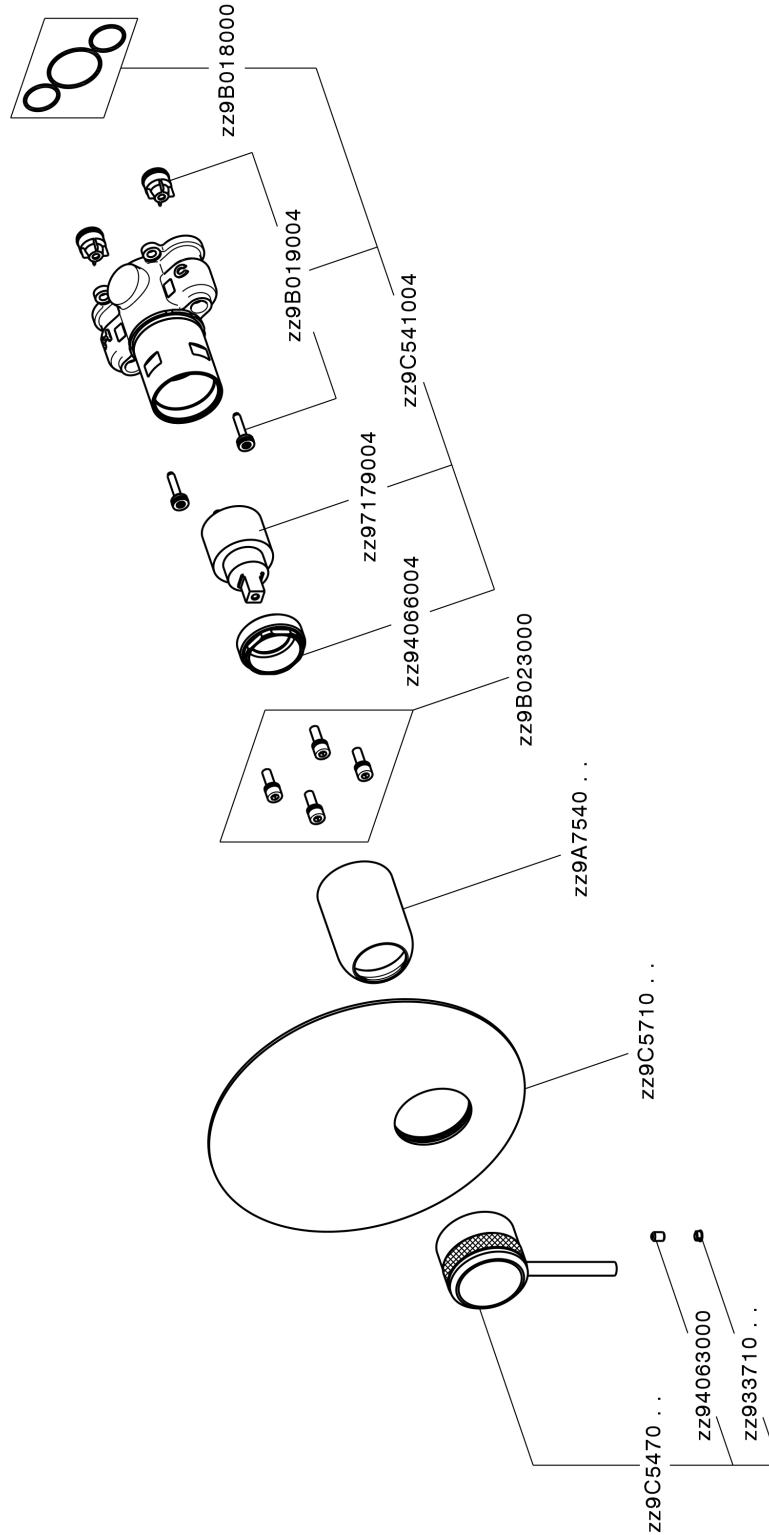

## Exposed part for Single Lever One Box Valve ONE BOX\_CR0BM010

MODEL **CR0BM010**

Exposed part for Single Lever One Box Valve, 1 Outlet, Minimum depth of installation: 67 mm, without concealed part, for items ZB00B030-ZB00B031

### CHARACTERISTICS

Cartridge Spare Parts **ZZ97179000**  
**35 mm Cartridge**  
 Installation **Concealed**  
 Required concealed parts **ZB00B031**  
**ZB00B030**

Exposed part for Single Lever One Box Valve ONE BOX\_CR0BM010

CR0BM010

<https://en.huberitalia.com/exposed-part-for-single-lever-one-box-valve-one-box-cr0bm010>