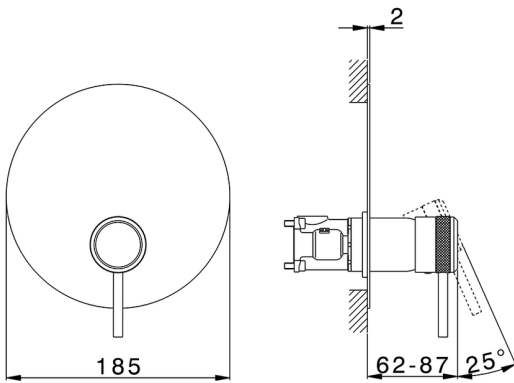

## Exposed part for Single Lever One Box Valve ONE BOX\_CR0BM010

MODEL **CR0BM010**

Exposed part for Single Lever One Box Valve, 1 Outlet, Minimum depth of installation: 67 mm, without concealed part, for items ZB00B030-ZB00B031

### CHARACTERISTICS

Cartridge Spare Parts **ZZ97179000**  
**35 mm Cartridge**  
 Installation **Concealed**  
 Required concealed parts **ZB00B031**  
**ZB00B030**

Exposed part for Single Lever One Box Valve ONE BOX\_CR0BM010