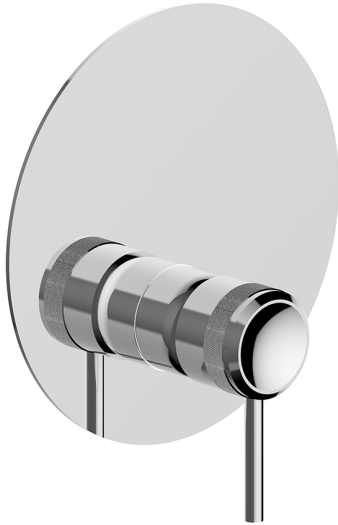

## Exposed part for Single Lever One Box Valve ONE BOX\_CR0BM010

MODEL **CR0BM010**

Exposed part for Single Lever One Box Valve, 1 Outlet, Minimum depth of installation: 67 mm, without concealed part, for items ZB00B030-ZB00B031

### CHARACTERISTICS

Cartridge Spare Parts **ZZ97179000**  
**35 mm Cartridge**  
 Installation **Concealed**  
 Required concealed parts **ZB00B031**  
**ZB00B030**

Exposed part for Single Lever One Box Valve ONE BOX\_CR0BM010

CR0BM010

<https://en.huberitalia.com/exposed-part-for-single-lever-one-box-valve-one-box-cr0bm010>

## One Box Universal Concealed Part ONE BOX\_ZB00B031

MODEL **ZB00B031**

One Box Universal Concealed Part, for 1 or 2 or 3 outlet thermostatic or single lever, without trim kit, with noise reducers, with sealing gasket