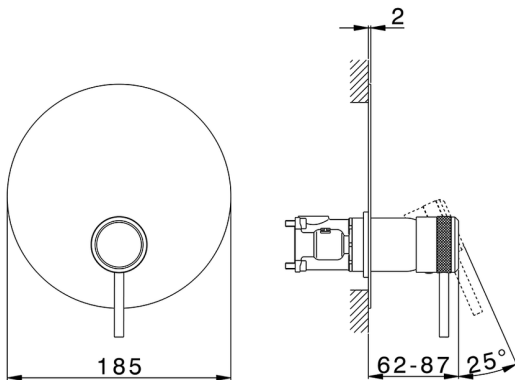

Exposed part for Single Lever One Box Valve ONE BOX_CR0BM010

MODEL **CR0BM010**

Exposed part for Single Lever One Box Valve, 1 Outlet, Minimum depth of installation: 67 mm, without concealed part, for items ZB00B030-ZB00B031

AVAILABLE FINISHINGS

-  **21** 21 Chrome
-  **2F** 2F Brushed Nickel
-  **2Q** 2Q Black Titanium

CHARACTERISTICS

Cartridge Spare Parts **ZZ97179000**

35 mm Cartridge

Installation **Concealed**

Required concealed parts **ZB00B031**

ZB00B030

Exposed part for Single Lever One Box Valve ONE BOX_CR0BM010

CR0BM010

<https://en.huberitalia.com/exposed-part-for-single-lever-one-box-valve-one-box-cr0bm010>

One Box Universal Concealed Part ONE BOX_ZB00B031