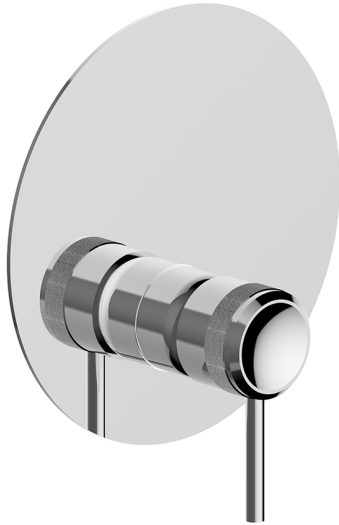

Exposed part for Single Lever One Box Valve ONE BOX_CR0BM010

MODEL **CR0BM010**

Exposed part for Single Lever One Box Valve, 1 Outlet, Minimum depth of installation: 67 mm, without concealed part, for items ZB00B030-ZB00B031

AVAILABLE FINISHINGS

-  **21** 21 Chrome
-  **2F** 2F Brushed Nickel
-  **2Q** 2Q Black Titanium

CHARACTERISTICS

Cartridge Spare Parts **ZZ97179000**

35 mm Cartridge

Installation **Concealed**

Required concealed parts **ZB00B031**

ZB00B030

Exposed part for Single Lever One Box Valve ONE BOX_CR0BM010

CR0BM010

<https://en.huberitalia.com/exposed-part-for-single-lever-one-box-valve-one-box-cr0bm010>

One Box Universal Concealed Part ONE BOX_ZB00B031

MODEL **ZB00B031**

One Box Universal Concealed Part, for 1 or 2 or 3 outlet thermostatic or single lever, without trim kit, with noise reducers, with sealing gasket

AVAILABLE FINISHINGS

CHARACTERISTICS

Concealed **1**
Installation **Concealed**