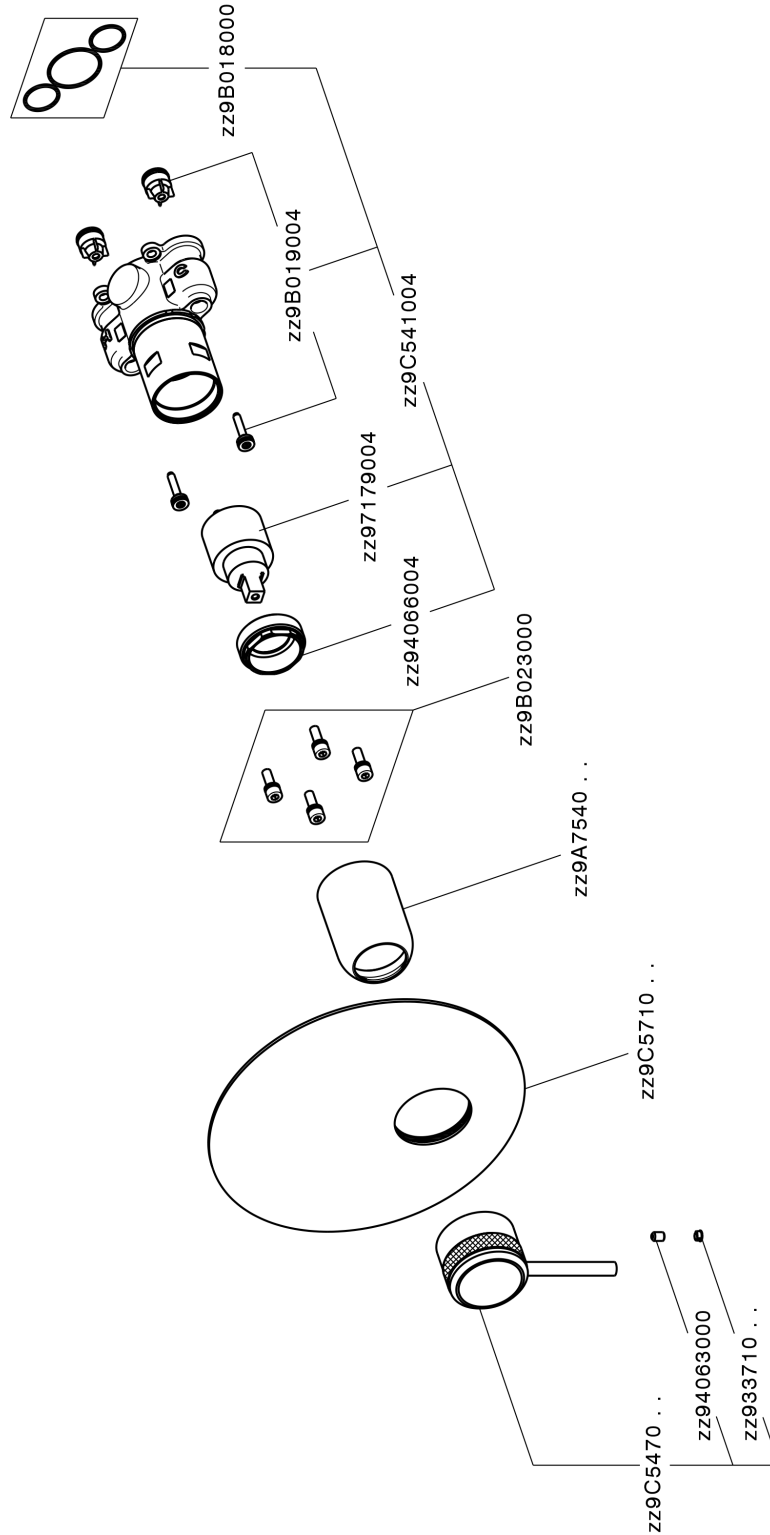

Exposed part for Single Lever One Box Valve ONE BOX_CR0BM010

MODEL **CR0BM010**

Exposed part for Single Lever One Box Valve, 1 Outlet, Minimum depth of installation: 67 mm, without concealed part, for items ZB00B030-ZB00B031

AVAILABLE FINISHINGS

-  **21** 21 Chrome
-  **2F** 2F Brushed Nickel
-  **2Q** 2Q Black Titanium

CHARACTERISTICS

Cartridge Spare Parts **ZZ97179000**

35 mm Cartridge

Installation **Concealed**

Required concealed parts **ZB00B031**

ZB00B030

Exposed part for Single Lever One Box Valve ONE BOX_CR0BM010

CR0BM010

<https://en.huberitalia.com/exposed-part-for-single-lever-one-box-valve-one-box-cr0bm010>

One Box Universal Concealed Part ONE BOX_ZB00B031