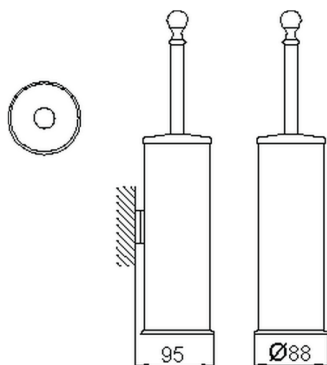

Brush holder CROISSETTE_4038.01H.

MODEL **4038.01H.**

Brush holder, in brass

AVAILABLE FINISHINGS

-  **AC** AC Satin Brushed Nickel
-  **BA** BA Old Bronze
-  **CR** CR Chrome
-  **2W** 2W Brushed Gold

CHARACTERISTICS