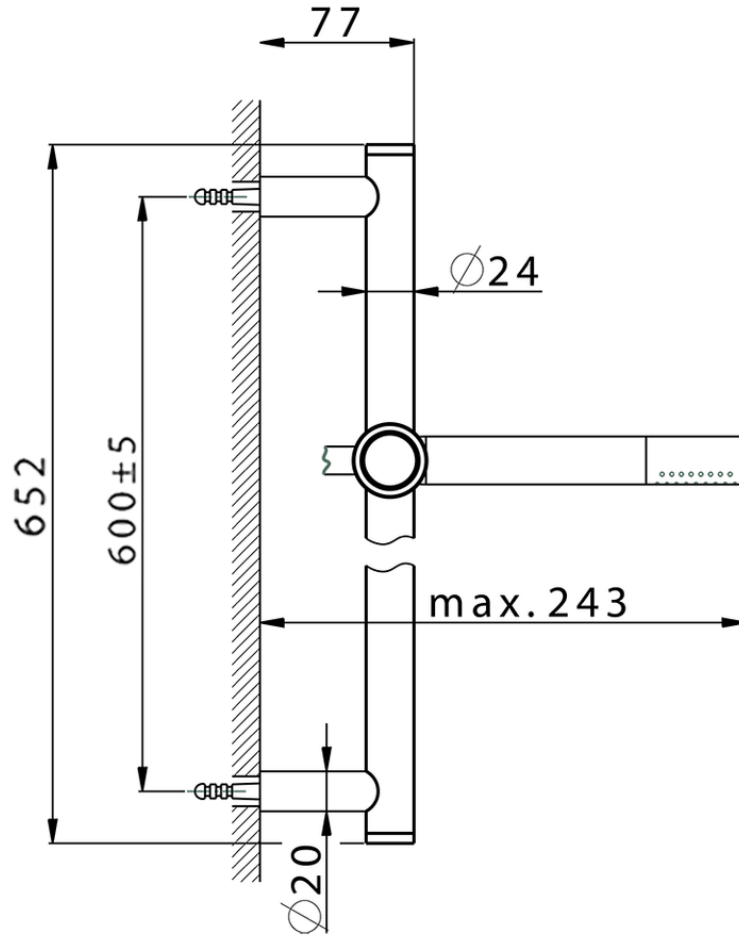

Slide rail shower set CHRONOS_CR003112

CR003112

<https://en.huberitalia.com/slide-rail-shower-set-chronos-cr003112>

2024-12-22