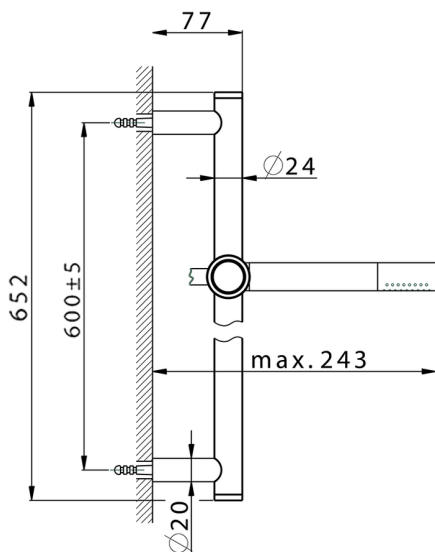

Slide rail shower set CHRONOS_CR003112

MODEL **CR003112**

Slide rail shower set, 60 cm Brass slide bar $\varnothing 24$ w/brass sliding bracket, Brass D.24mm minimalistic one spray handshower, 150 cm SUPREME smooth flexible hose

AVAILABLE FINISHINGS

- **21** 21 Chrome
- **2F** 2F Brushed Nickel
- **2Q** 2Q Black Titanium

CHARACTERISTICS

2024-12-22