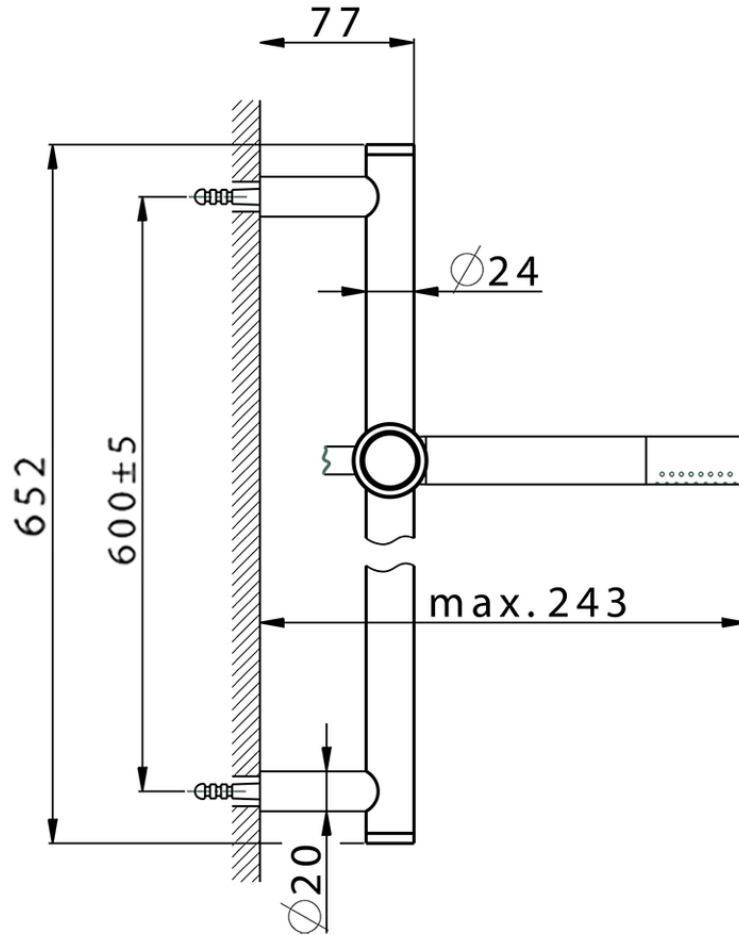

## Slide rail shower set CHRONOS\_CR003112

CR003112

<https://en.huberitalia.com/slide-rail-shower-set-chronos-cr003112>

2024-12-22