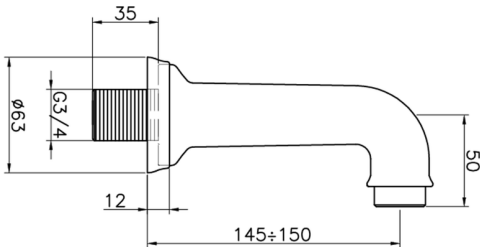

Bath spout VICTORIAN_64.04.

MODEL **64.04.**

Bath spout, wall mounted, 3/4" M connection

AVAILABLE FINISHINGS

 **AC** AC Satin Brushed Nickel

 **AG** AG Antique Gold

 **BA** BA Old Bronze

 **CR** CR Chrome

 **2W** 2W Brushed Gold

CHARACTERISTICS

2024-12-19