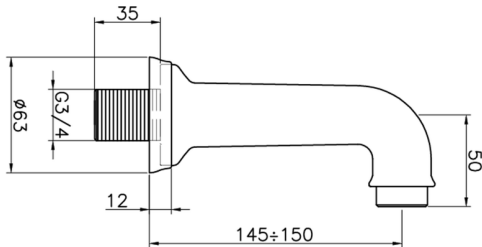

Bath spout VICTORIAN_64.04.

MODEL **64.04.**

Bath spout, wall mounted, 3/4" M connection

AVAILABLE FINISHINGS

 **AC** AC Satin Brushed Nickel

 **AG** AG Antique Gold

 **BA** BA Old Bronze

 **CR** CR Chrome

 **2W** 2W Brushed Gold

CHARACTERISTICS

2024-12-19