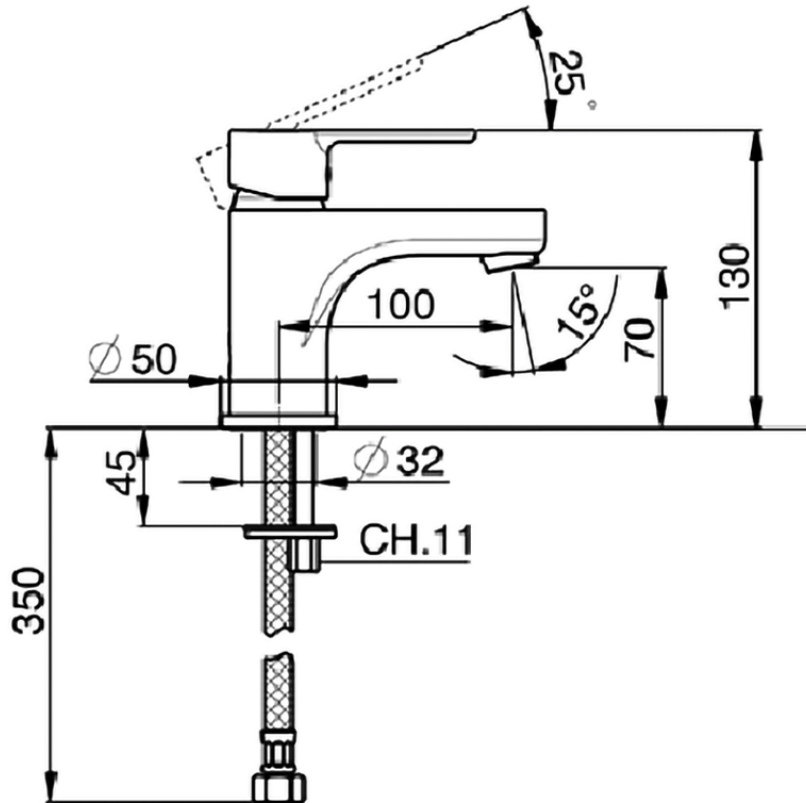

Single lever washbasin mixer H2_H2000540

H2000540

<https://en.huberitalia.com/single-lever-washbasin-mixer-h2-h2000540>

2024-11-15