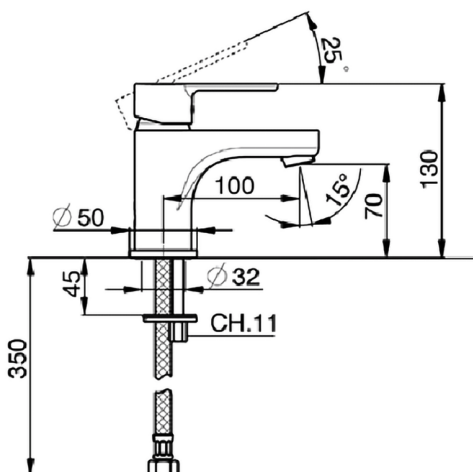

## Single lever washbasin mixer H2\_H2000540

MODEL **H2000540**

Single lever washbasin mixer, without waste, G.3/8" stainless steel flexible hoses

AVAILABLE FINISHINGS

**21** 21 Chrome

CHARACTERISTICS

Cartridge Spare Parts **ZZ95435000**

**35 mm Cartridge**

### EcoStop

EcoStop feature limits water flow to approximately 50% of maximum output with one point of resistance on setting. Push slightly past the middle stop only when full water output is required. This will save water up to 50%.