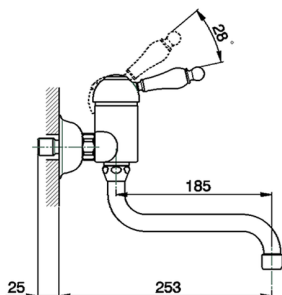

## Exposed single lever sink mixer KITCHEN\_CM000400

MODEL **CM000400**

Exposed single lever sink mixer, swivel spout

### CHARACTERISTICS

Cartridge Spare Parts **ZZ92909000**

**43 mm Cartridge**

2024-12-22