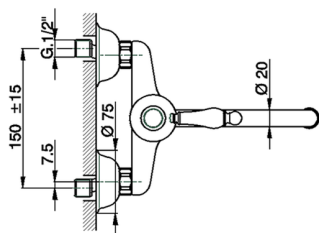

## Exposed single lever sink mixer KITCHEN\_CM000400

MODEL **CM000400**

Exposed single lever sink mixer, swivel spout

### CHARACTERISTICS

Cartridge Spare Parts **ZZ92909000**

**43 mm Cartridge**

2024-12-22