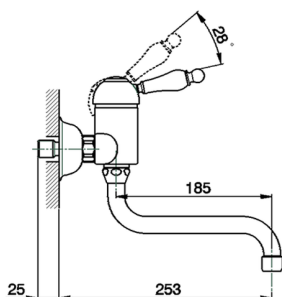

Exposed single lever sink mixer KITCHEN_CM000400

MODEL **CM000400**

Exposed single lever sink mixer, swivel spout

AVAILABLE FINISHINGS

-  **21** 21 Chrome
-  **26** 26 Old Copper
-  **27** 27 Old Bronze
-  **2A** 2A Satin Brushed Nickel

CHARACTERISTICS

Cartridge Spare Parts **ZZ92909000**

43 mm Cartridge

2024-12-22