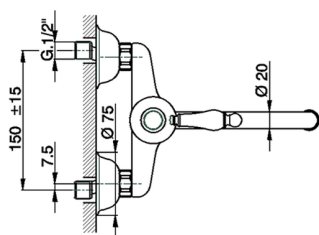

Exposed single lever sink mixer KITCHEN_CM000400

MODEL **CM000400**

Exposed single lever sink mixer, swivel spout

AVAILABLE FINISHINGS

-  **21** 21 Chrome
-  **26** 26 Old Copper
-  **27** 27 Old Bronze
-  **2A** 2A Satin Brushed Nickel

CHARACTERISTICS

Cartridge Spare Parts **ZZ92909000**

43 mm Cartridge

2024-12-22