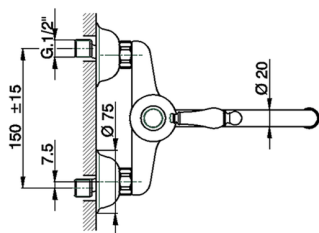

## Exposed single lever sink mixer KITCHEN\_CM000400

MODEL **CM000400**

Exposed single lever sink mixer, swivel spout

### CHARACTERISTICS

Cartridge Spare Parts **ZZ92909000**

**43 mm Cartridge**

2024-12-21