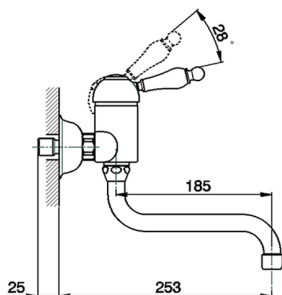

## Exposed single lever sink mixer KITCHEN\_CM000400

MODEL **CM000400**

Exposed single lever sink mixer, swivel spout

### CHARACTERISTICS

Cartridge Spare Parts **ZZ92909000**

**43 mm Cartridge**

2024-12-21