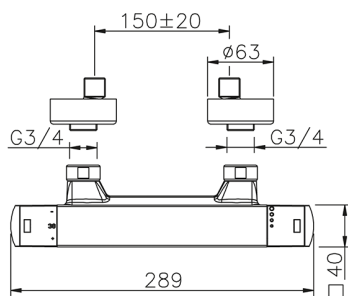

Thermostatic shower mixer DADO_DDT01010

MODEL **DDT01010**

Thermostatic shower mixer, without shower set, 1/2" M flexible connection

AVAILABLE FINISHINGS

-  **21** 21 Chrome
-  **2B** 2B Polished Nickel
-  **2F** 2F Brushed Nickel
-  **40** 40 Matt Black
-  **4Q** 4Q Matt White

CHARACTERISTICS

Cartridge Spare Parts **22.04A.AR - ZZ97279004**

Argo 2 (long filter) Thermostatic Valve

SafeTouch

The Huber SafeTouch system maintains the mixer body cool to the touch during operation.

Thermostatic