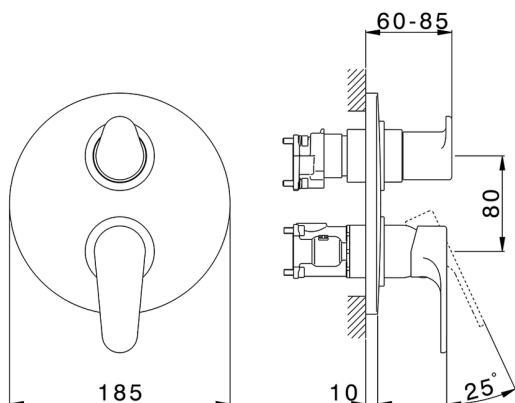

Exposed part for Single Lever One Box Valve ONE BOX_AH0BM030

MODEL **AH0BM030**

Exposed part for Single Lever One Box Valve, with 2-3 outlet diverter, Minimum depth of installation: 67 mm, without concealed part, for items ZB00B030-ZB00B031

AVAILABLE FINISHINGS

-  **21** 21 Chrome
-  **2F** 2F Brushed Nickel
-  **40** 40 Matt Black

CHARACTERISTICS

Cartridge Spare Parts **ZZ97179000**

35 mm Cartridge

Installation **Concealed**

Required concealed parts **ZB00B031**

ZB00B030

Exposed part for Single Lever One Box Valve ONE BOX_AH0BM030

AH0BM030

<https://en.huberitalia.com/exposed-part-for-single-lever-one-box-valve-one-box-ah0bm030>

One Box Universal Concealed Part ONE BOX_ZB00B031