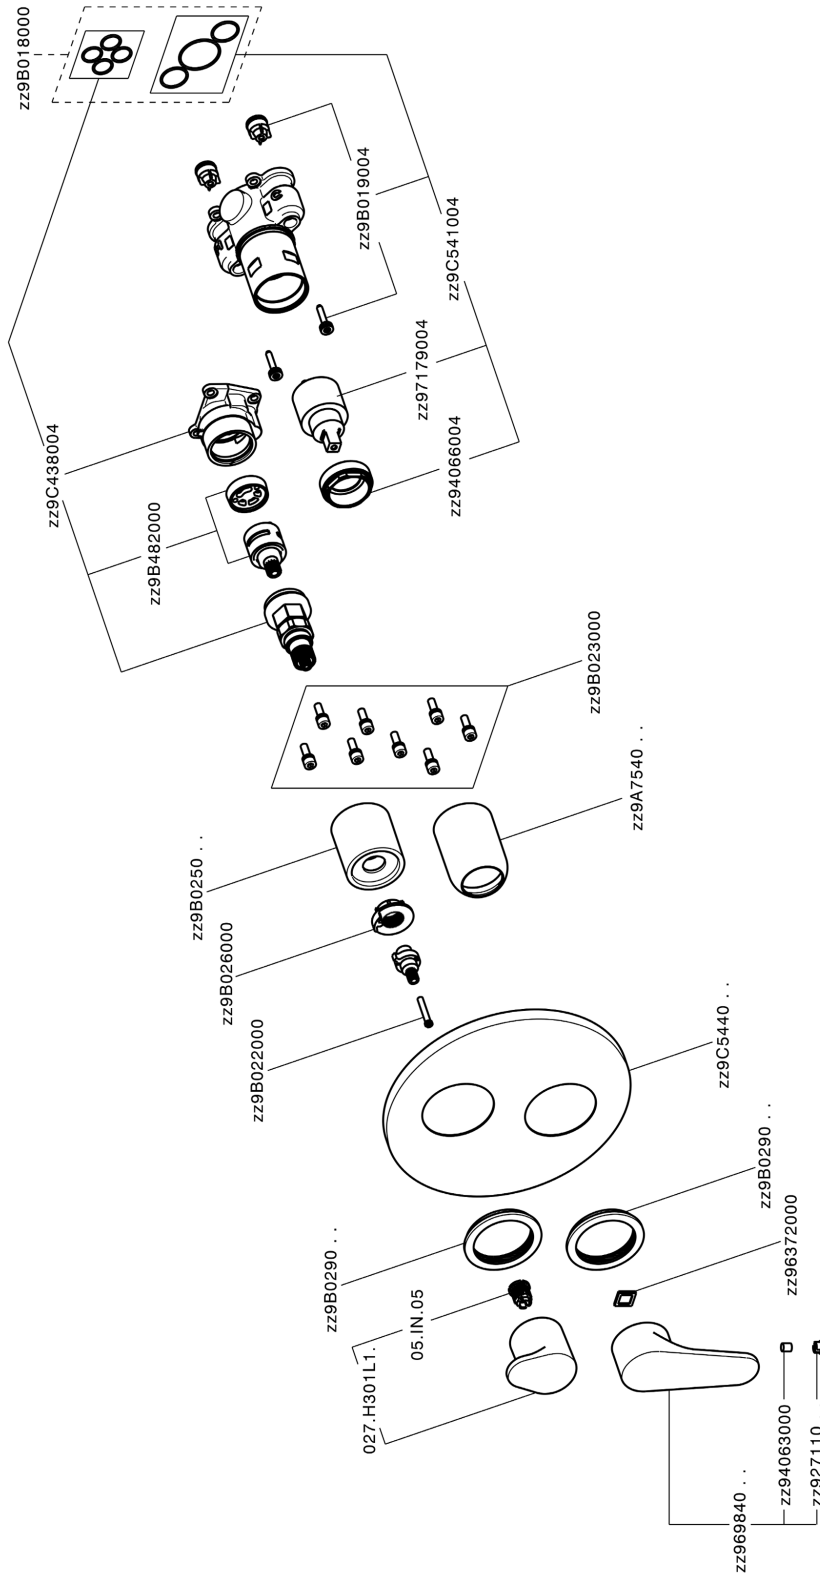

Exposed part for Single Lever One Box Valve ONE BOX_AH0BM030

MODEL **AH0BM030**

Exposed part for Single Lever One Box Valve, with 2-3 outlet diverter, Minimum depth of installation: 67 mm, without concealed part, for items ZB00B030-ZB00B031

AVAILABLE FINISHINGS

-  **21** 21 Chrome
-  **2F** 2F Brushed Nickel
-  **40** 40 Matt Black

CHARACTERISTICS

Cartridge Spare Parts **ZZ97179000**

35 mm Cartridge

Installation **Concealed**

Required concealed parts **ZB00B031**

ZB00B030

Exposed part for Single Lever One Box Valve ONE BOX_AH0BM030

AH0BM030

<https://en.huberitalia.com/exposed-part-for-single-lever-one-box-valve-one-box-ah0bm030>

One Box Universal Concealed Part ONE BOX_ZB00B031

MODEL **ZB00B031**

One Box Universal Concealed Part, for 1 or 2 or 3 outlet thermostatic or single lever, without trim kit, with noise reducers, with sealing gasket

AVAILABLE FINISHINGS

CHARACTERISTICS

Concealed	1
Installation	Concealed