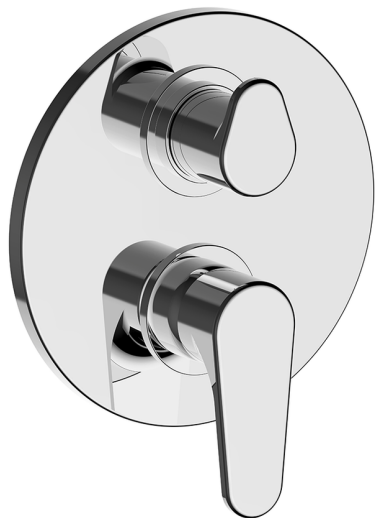

Exposed part for Single Lever One Box Valve ONE BOX_AH0BM030

MODEL **AH0BM030**

Exposed part for Single Lever One Box Valve, with 2-3 outlet diverter, Minimum depth of installation: 67 mm, without concealed part, for items ZB00B030-ZB00B031

AVAILABLE FINISHINGS

-  **21** 21 Chrome
-  **2F** 2F Brushed Nickel
-  **40** 40 Matt Black

CHARACTERISTICS

Cartridge Spare Parts **ZZ97179000**

35 mm Cartridge

Installation **Concealed**

Required concealed parts **ZB00B031**

ZB00B030

Exposed part for Single Lever One Box Valve ONE BOX_AH0BM030

AH0BM030

<https://en.huberitalia.com/exposed-part-for-single-lever-one-box-valve-one-box-ah0bm030>

One Box Universal Concealed Part ONE BOX_ZB00B031

MODEL **ZB00B031**

One Box Universal Concealed Part, for 1 or 2 or 3 outlet thermostatic or single lever, without trim kit, with noise reducers, with sealing gasket

AVAILABLE FINISHINGS

CHARACTERISTICS

Concealed	1
Installation	Concealed