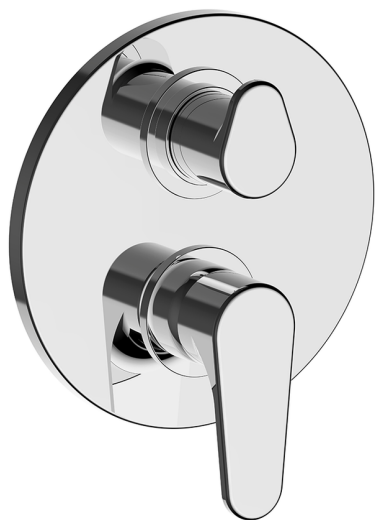

Exposed part for Single Lever One Box Valve ONE BOX_AH0BM030

MODEL **AH0BM030**

Exposed part for Single Lever One Box Valve, with 2-3 outlet diverter, Minimum depth of installation: 67 mm, without concealed part, for items ZB00B030-ZB00B031

AVAILABLE FINISHINGS

-  **21** 21 Chrome
-  **2F** 2F Brushed Nickel
-  **40** 40 Matt Black

CHARACTERISTICS

Cartridge Spare Parts **ZZ97179000**

35 mm Cartridge

Installation **Concealed**

Required concealed parts **ZB00B031**

ZB00B030

Exposed part for Single Lever One Box Valve ONE BOX_AH0BM030

AH0BM030

<https://en.huberitalia.com/exposed-part-for-single-lever-one-box-valve-one-box-ah0bm030>

One Box Universal Concealed Part ONE BOX_ZB00B031

MODEL **ZB00B031**

One Box Universal Concealed Part, for 1 or 2 or 3 outlet thermostatic or single lever, without trim kit, with noise reducers, with sealing gasket

AVAILABLE FINISHINGS

04 04 Without finishing