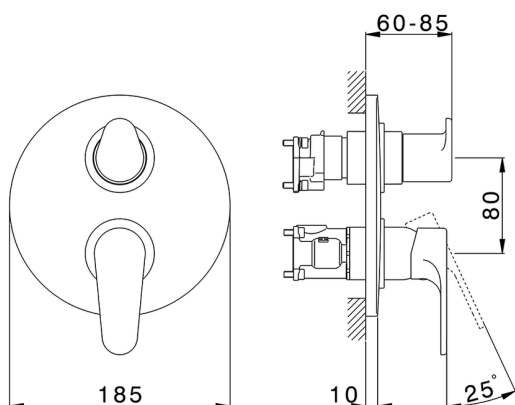

Exposed part for Single Lever One Box Valve ONE BOX_AH0BM030

MODEL **AH0BM030**

Exposed part for Single Lever One Box Valve, with 2-3 outlet diverter, Minimum depth of installation: 67 mm, without concealed part, for items ZB00B030-ZB00B031

AVAILABLE FINISHINGS

-  **21** 21 Chrome
-  **2F** 2F Brushed Nickel
-  **40** 40 Matt Black

CHARACTERISTICS

Cartridge Spare Parts **ZZ97179000**

35 mm Cartridge

Installation **Concealed**

Required concealed parts **ZB00B031**

ZB00B030

Exposed part for Single Lever One Box Valve ONE BOX_AH0BM030

AH0BM030

<https://en.huberitalia.com/exposed-part-for-single-lever-one-box-valve-one-box-ah0bm030>

One Box Universal Concealed Part ONE BOX_ZB00B031