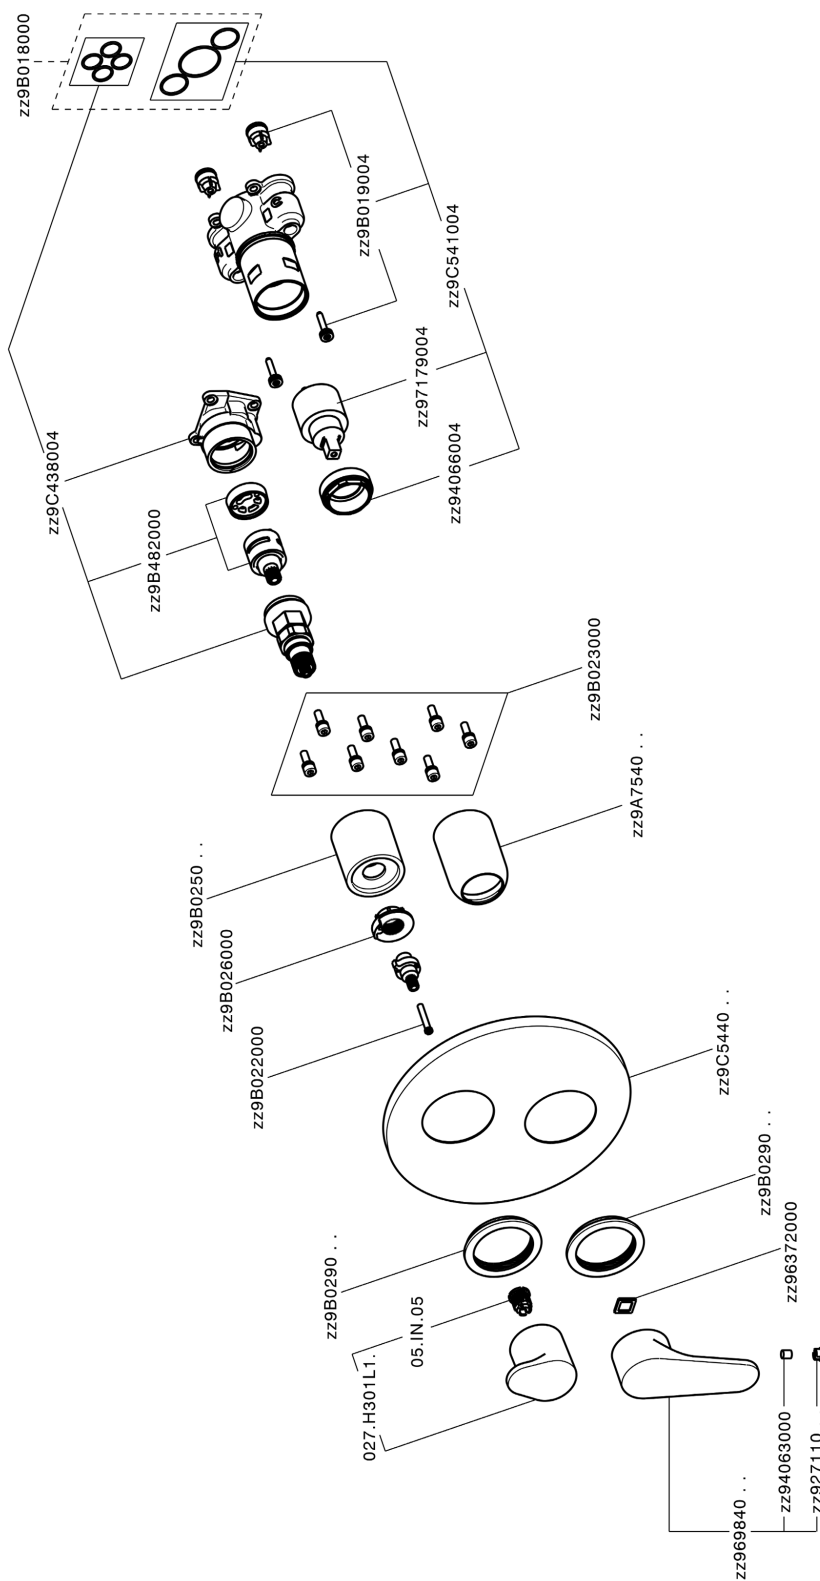

Exposed part for Single Lever One Box Valve ONE BOX_AH0BM030

MODEL **AH0BM030**

Exposed part for Single Lever One Box Valve, with 2-3 outlet diverter, Minimum depth of installation: 67 mm, without concealed part, for items ZB00B030-ZB00B031

AVAILABLE FINISHINGS

-  **21** 21 Chrome
-  **2F** 2F Brushed Nickel
-  **40** 40 Matt Black

CHARACTERISTICS

Cartridge Spare Parts **ZZ97179000**

35 mm Cartridge

Installation **Concealed**

Required concealed parts **ZB00B031**

ZB00B030

Exposed part for Single Lever One Box Valve ONE BOX_AH0BM030

AH0BM030

<https://en.huberitalia.com/exposed-part-for-single-lever-one-box-valve-one-box-ah0bm030>

One Box Universal Concealed Part ONE BOX_ZB00B031

MODEL **ZB00B031**

One Box Universal Concealed Part, for 1 or 2 or 3 outlet thermostatic or single lever, without trim kit, with noise reducers, with sealing gasket

AVAILABLE FINISHINGS

04 04 Without finishing