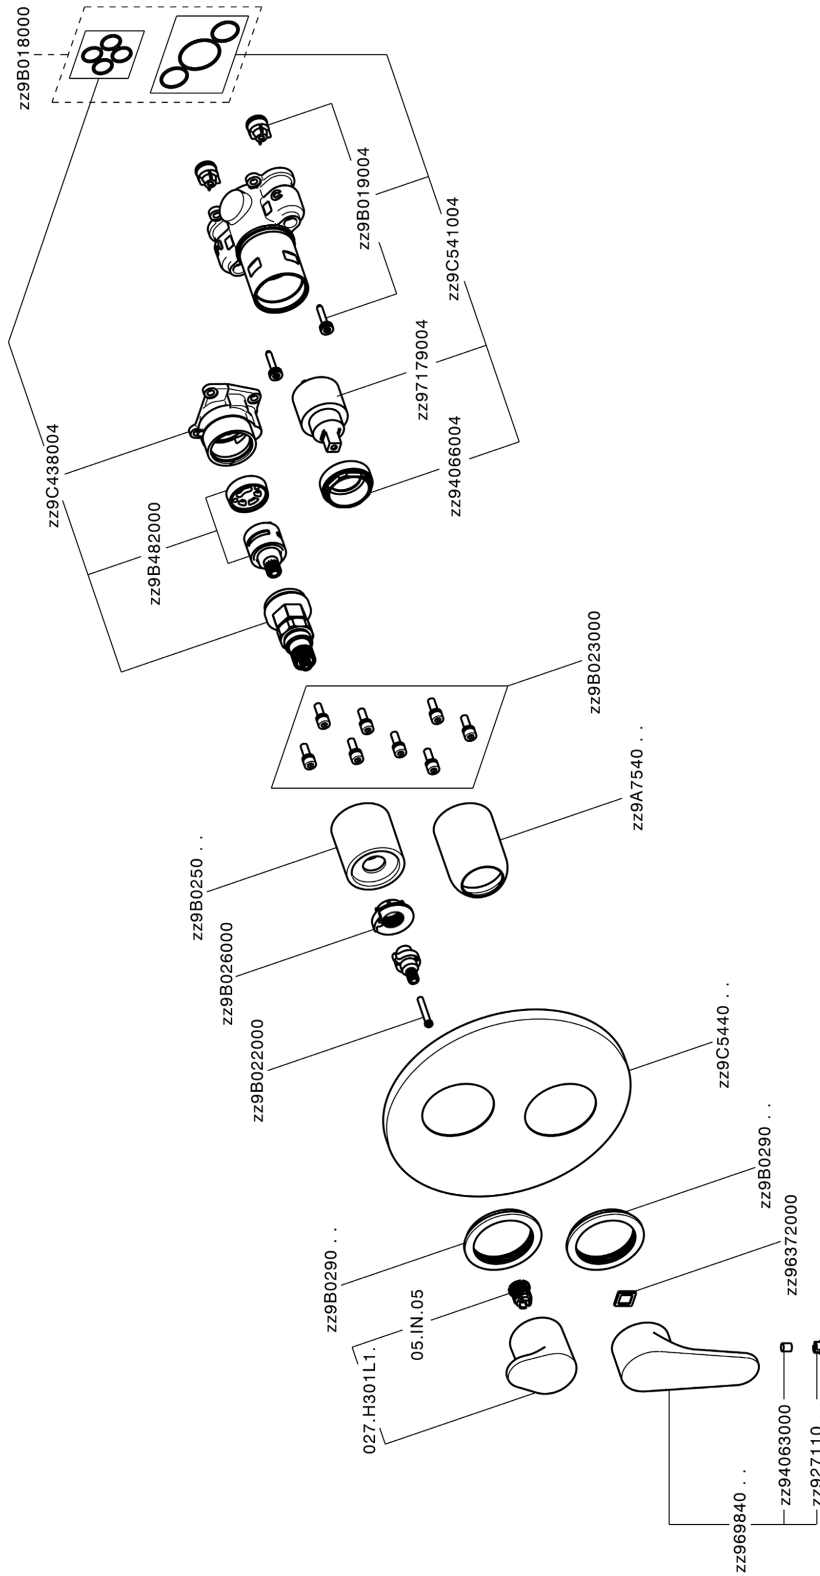

Exposed part for Single Lever One Box Valve ONE BOX_AH0BM030

MODEL **AH0BM030**

Exposed part for Single Lever One Box Valve, with 2-3 outlet diverter, Minimum depth of installation: 67 mm, without concealed part, for items ZB00B030-ZB00B031

AVAILABLE FINISHINGS

-  **21** 21 Chrome
-  **2F** 2F Brushed Nickel
-  **40** 40 Matt Black

CHARACTERISTICS

Cartridge Spare Parts **ZZ97179000**
35 mm Cartridge
 Installation **Concealed**
 Required concealed parts **ZB00B031**
ZB00B030

Exposed part for Single Lever One Box Valve ONE BOX_AH0BM030

AH0BM030

<https://en.huberitalia.com/exposed-part-for-single-lever-one-box-valve-one-box-ah0bm030>

One Box Universal Concealed Part ONE BOX_ZB00B031

MODEL **ZB00B031**

One Box Universal Concealed Part, for 1 or 2 or 3 outlet thermostatic or single lever, without trim kit, with noise reducers, with sealing gasket

AVAILABLE FINISHINGS

CHARACTERISTICS

Concealed **1**
Installation **Concealed**