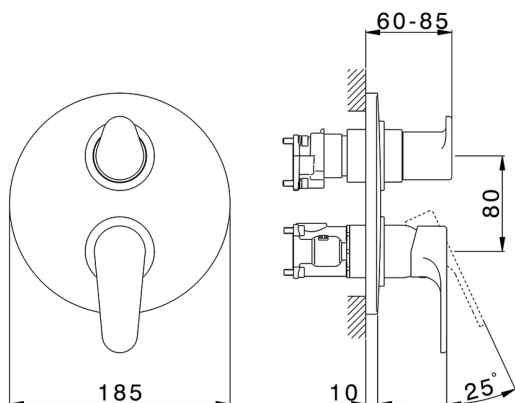

Exposed part for Single Lever One Box Valve ONE BOX_AH0BM030

MODEL **AH0BM030**

Exposed part for Single Lever One Box Valve, with 2-3 outlet diverter, Minimum depth of installation: 67 mm, without concealed part, for items ZB00B030-ZB00B031

AVAILABLE FINISHINGS

-  **21** 21 Chrome
-  **2F** 2F Brushed Nickel
-  **40** 40 Matt Black

CHARACTERISTICS

Cartridge Spare Parts **ZZ97179000**
35 mm Cartridge
 Installation **Concealed**
 Required concealed parts **ZB00B031**
ZB00B030

Exposed part for Single Lever One Box Valve ONE BOX_AH0BM030

AH0BM030

<https://en.huberitalia.com/exposed-part-for-single-lever-one-box-valve-one-box-ah0bm030>

One Box Universal Concealed Part ONE BOX_ZB00B031