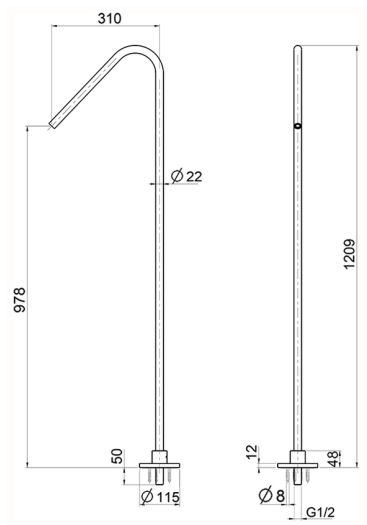

Standing floor mounted spout LYNOX_ZB001280

MODEL **ZB001280**

Standing floor mounted spout, 930 mm Length, Inox
AISI 316L, to be mounted with art. LX000304

AVAILABLE FINISHINGS

D1 D1 Brushed Inox

CHARACTERISTICS

2024-12-18