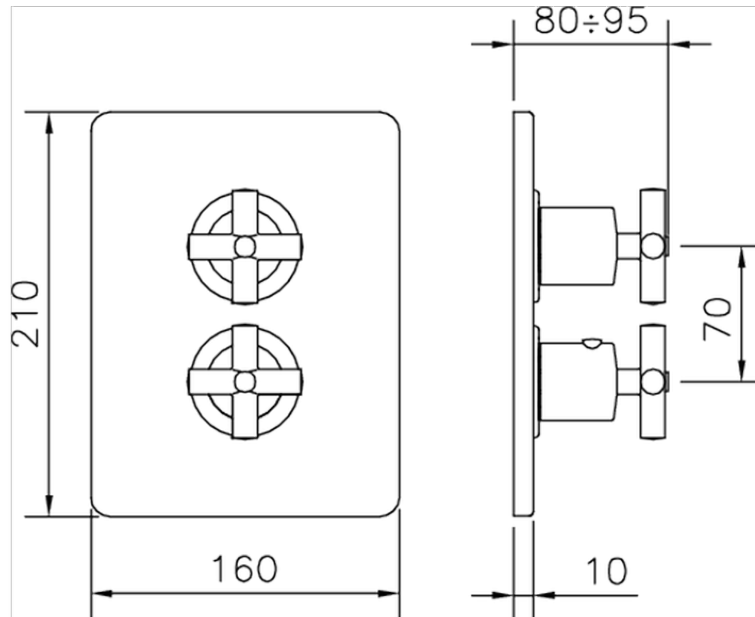

Exposed part for 1-outlet con.thermo.shower valve SUITE_SU007300

SU007300

<https://en.huberitalia.com/exposed-part-for-1-outlet-con-thermo-shower-valve-suite-su007300>

Piastra/Plate/Plaque/Platte/Placa

2-3mm: XX 25-40 YY 76-91

10 mm: XX 16-31 YY 65-80

ZB007361

<https://en.huberitalia.com/1-outlet-concealed-thermostatic-shower-valve-concealed-zb007361>

Piastra/Plate/Plaque/Platte/Placa

2-3mm: XX 25-40 YY 76-91

10 mm: XX 16-31 YY 65-80

ZB007301

<https://en.huberitalia.com/1-outlet-concealed-thermostatic-shower-valve-concealed-zb007301>

2026-05-02