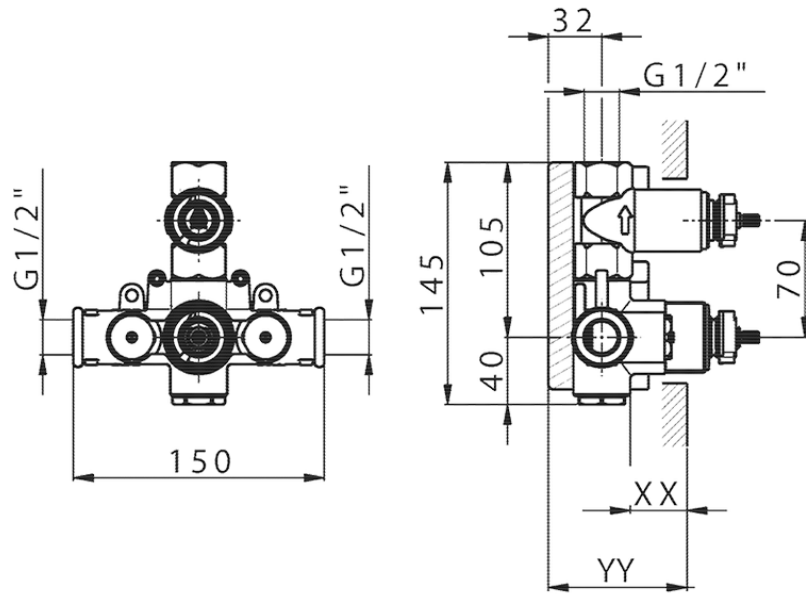

Exposed part for 1-outlet con.thermo.shower valve SUITE_SU007300

SU007300

<https://en.huberitalia.com/exposed-part-for-1-outlet-con-thermo-shower-valve-suite-su007300>

Piastra/Plate/Plaque/Platte/Placa

2-3mm: XX 25-40 YY 76-91

10 mm: XX 16-31 YY 65-80

ZB007361

<https://en.huberitalia.com/1-outlet-concealed-thermostatic-shower-valve-concealed-zb007361>

Piastra/Plate/Plaque/Platte/Placa

2-3mm: XX 25-40 YY 76-91

10 mm: XX 16-31 YY 65-80

ZB007301

<https://en.huberitalia.com/1-outlet-concealed-thermostatic-shower-valve-concealed-zb007301>

2026-05-25