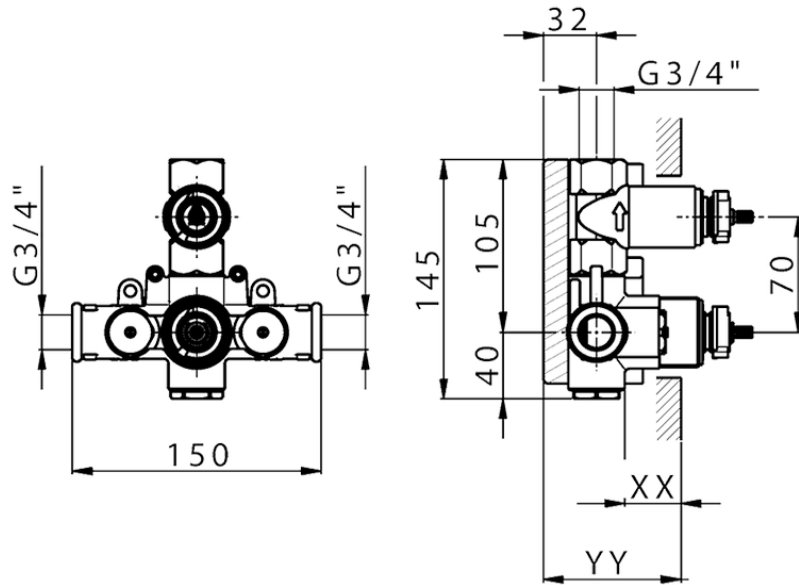

Exposed part for 1-outlet con.thermo.shower valve SUITE_SU007300

SU007300

<https://en.huberitalia.com/exposed-part-for-1-outlet-con-thermo-shower-valve-suite-su007300>

Piastra/Plate/Plaque/Platte/Placa

2-3mm: XX 25-40 YY 76-91

10 mm: XX 16-31 YY 65-80

ZB007361

<https://en.huberitalia.com/1-outlet-concealed-thermostatic-shower-valve-concealed-zb007361>

Piastra/Plate/Plaque/Platte/Placa

2-3mm: XX 25-40 YY 76-91

10 mm: XX 16-31 YY 65-80

ZB007301

<https://en.huberitalia.com/1-outlet-concealed-thermostatic-shower-valve-concealed-zb007301>

2026-05-25