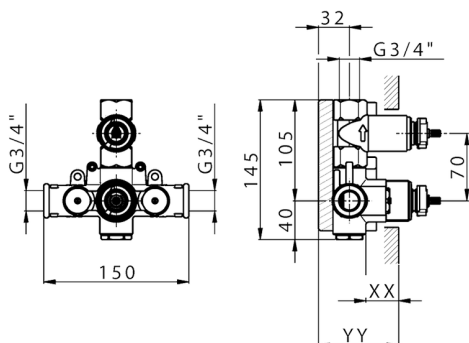

1-outlet Concealed thermostatic shower valve CONCEALED_ZB007361

MODEL **ZB007361**

1-outlet Concealed thermostatic shower valve, stopvalve with 3/4" outlet, without trim kit

AVAILABLE FINISHINGS

CHARACTERISTICS

Installation	Concealed
Cartridge Spare Parts	23.51A.HF
HF Thermostatic Valve	
Concealed	1

Piastra/Plate/Plaque/Platte/Placa

2-3mm: XX 25-40 YY 76-91

10 mm: XX 16-31 YY 65-80

Thermostatic

The Huber thermostatic is your personal water manager, helping you to handle, control and save water and energy.