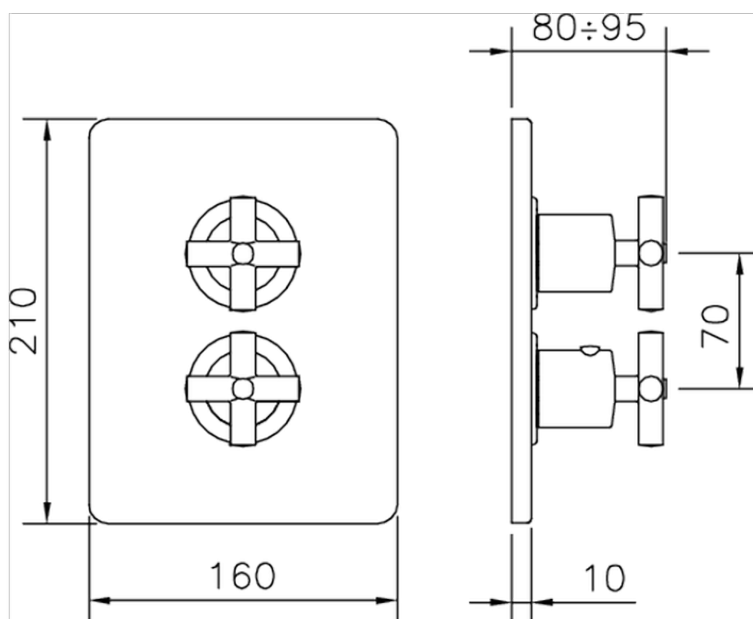

Exposed part for 1-outlet con.thermo.shower valve SUITE_SU007300

SU007300

<https://en.huberitalia.com/exposed-part-for-1-outlet-con-thermo-shower-valve-suite-su007300>

Piastra/Plate/Plaque/Platte/Placa

2-3mm: XX 25-40 YY 76-91

10 mm: XX 16-31 YY 65-80

ZB007361

<https://en.huberitalia.com/1-outlet-concealed-thermostatic-shower-valve-concealed-zb007361>

Piastra/Plate/Plaque/Platte/Placa

2-3mm: XX 25-40 YY 76-91

10 mm: XX 16-31 YY 65-80