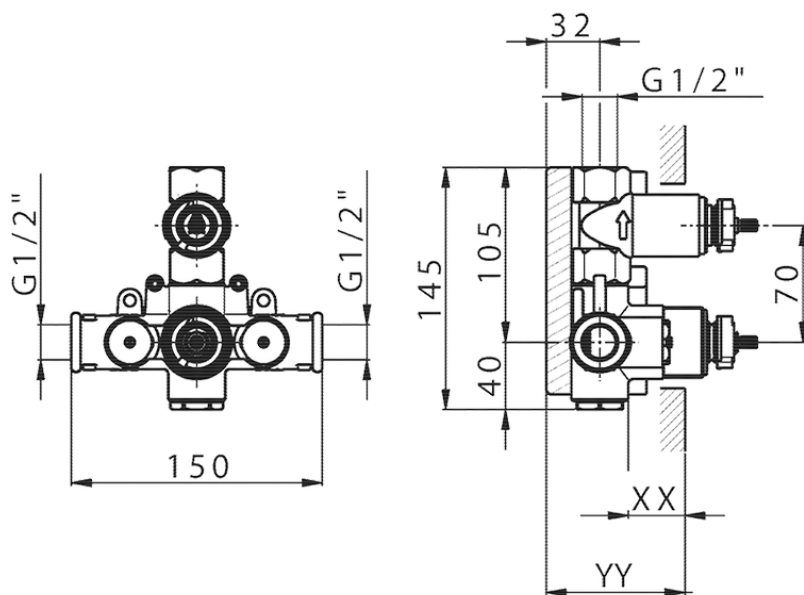

Exposed part for 1-outlet con.thermo.shower valve SUITE_SU007300

SU007300

<https://en.huberitalia.com/exposed-part-for-1-outlet-con-thermo-shower-valve-suite-su007300>

Piastra/Plate/Plaque/Platte/Placa

2-3mm: XX 25-40 YY 76-91

10 mm: XX 16-31 YY 65-80

ZB007361

<https://en.huberitalia.com/1-outlet-concealed-thermostatic-shower-valve-concealed-zb007361>

Piastra/Plate/Plaque/Platte/Placa

2-3mm: XX 25-40 YY 76-91

10 mm: XX 16-31 YY 65-80

ZB007301

<https://en.huberitalia.com/1-outlet-concealed-thermostatic-shower-valve-concealed-zb007301>

2026-05-25