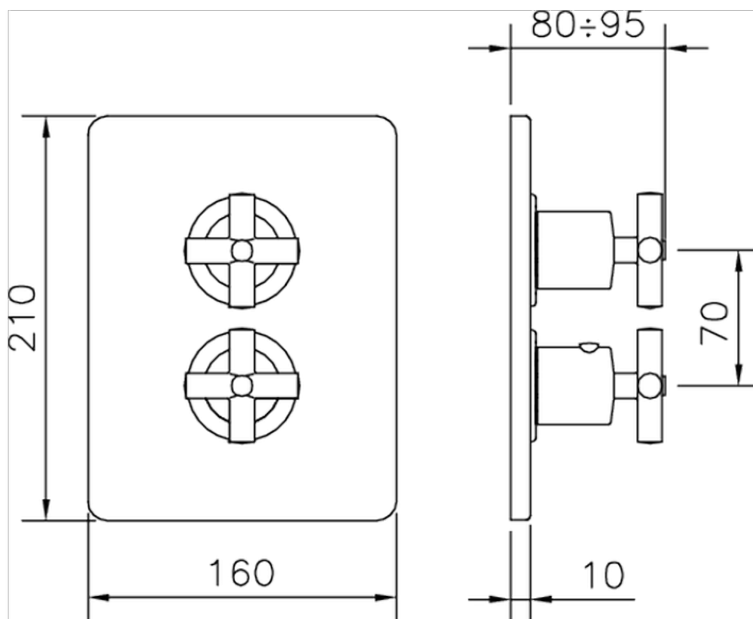

## Exposed part for 1-outlet con.thermo.shower valve SUITE\_SU007300

SU007300

<https://en.huberitalia.com/exposed-part-for-1-outlet-con-thermo-shower-valve-suite-su007300>

Piastra/Plate/Plaque/Platte/Placa

2-3mm: XX 25-40 YY 76-91

10 mm: XX 16-31 YY 65-80

ZB007361

<https://en.huberitalia.com/1-outlet-concealed-thermostatic-shower-valve-concealed-zb007361>

**Piastra/Plate/Plaque/Platte/Placa**

2-3mm: XX 25-40 YY 76-91

10 mm: XX 16-31 YY 65-80

ZB007301

<https://en.huberitalia.com/1-outlet-concealed-thermostatic-shower-valve-concealed-zb007301>

2026-06-19