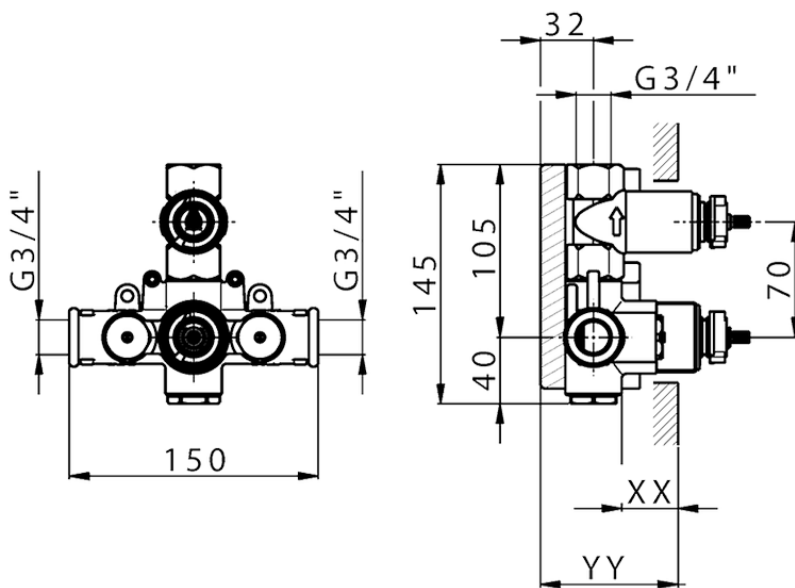

Exposed part for 1-outlet con.thermo.shower valve SUITE_SU007300

SU007300

<https://en.huberitalia.com/exposed-part-for-1-outlet-con-thermo-shower-valve-suite-su007300>

Piastra/Plate/Plaque/Platte/Placa

2-3mm: XX 25-40 YY 76-91

10 mm: XX 16-31 YY 65-80

ZB007361

<https://en.huberitalia.com/1-outlet-concealed-thermostatic-shower-valve-concealed-zb007361>

Piastra/Plate/Plaque/Platte/Placa

2-3mm: XX 25-40 YY 76-91

10 mm: XX 16-31 YY 65-80

ZB007301

<https://en.huberitalia.com/1-outlet-concealed-thermostatic-shower-valve-concealed-zb007301>

2026-06-19