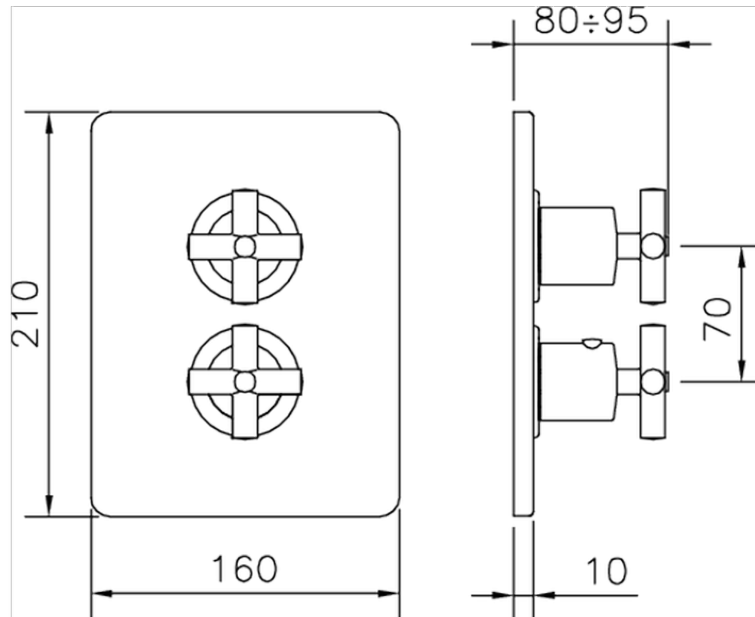

## Exposed part for 1-outlet con.thermo.shower valve SUITE\_SU007300

SU007300

<https://en.huberitalia.com/exposed-part-for-1-outlet-con-thermo-shower-valve-suite-su007300>

## Piastra/Plate/Plaque/Platte/Placa

2-3mm: XX 25-40 YY 76-91

10 mm: XX 16-31 YY 65-80

ZB007361

<https://en.huberitalia.com/1-outlet-concealed-thermostatic-shower-valve-concealed-zb007361>

## Piastra/Plate/Plaque/Platte/Placa

2-3mm: XX 25-40 YY 76-91

10 mm: XX 16-31 YY 65-80

ZB007301

<https://en.huberitalia.com/1-outlet-concealed-thermostatic-shower-valve-concealed-zb007301>

2026-04-06