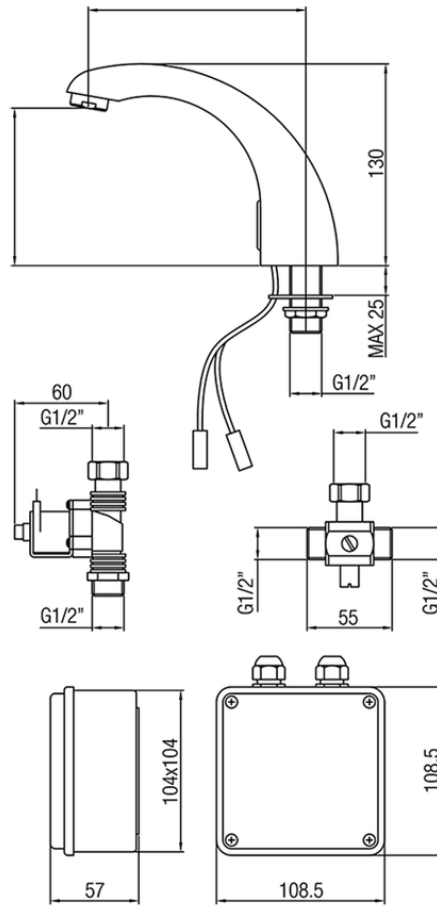

Washbasin electronic faucet CLINIC&TECHNICAL_303B.01H.

303B.01H.

<https://en.huberitalia.com/washbasin-electronic-faucet-clinictechnical-303b-01h>

2025-04-25