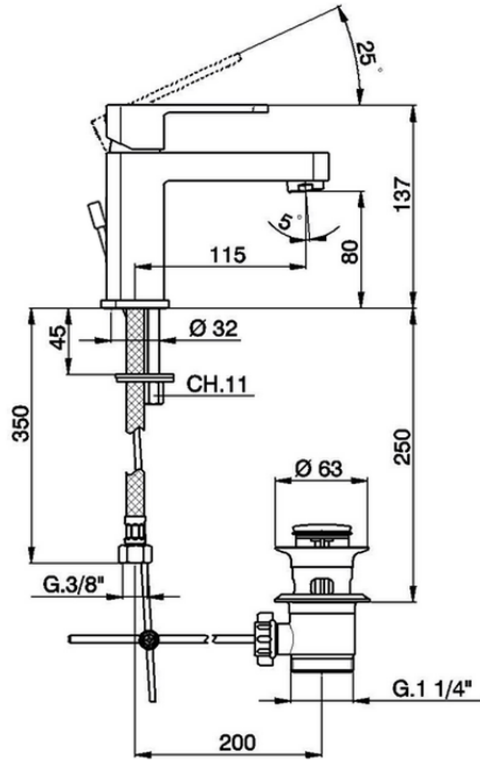

Single lever washbasin mixer DADO_DD000510

DD000510

<https://en.huberitalia.com/single-lever-washbasin-mixer-dado-dd000510>

2024-12-22