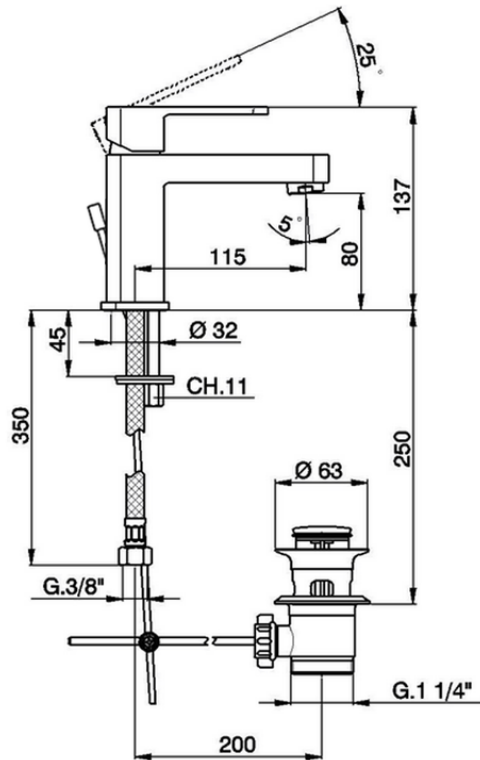

Single lever washbasin mixer DADO\_DD000510

DD000510

<https://en.huberitalia.com/single-lever-washbasin-mixer-dado-dd000510>

2024-12-22